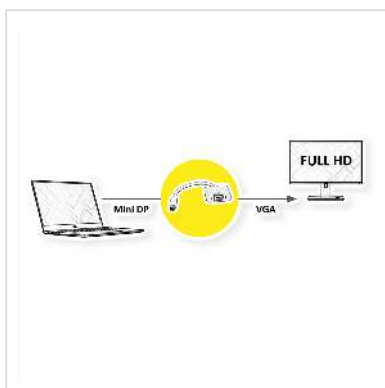

# ROLINE Mini DisplayPort-VGA Adapter, Mini DP M - VGA F, white

<b>Product No.</b>	12.03.3125
<b>Manufacturer</b>	ROLINE
<b>Manufacturer No.</b>	12.03.3125
<b>EAN (single piece)</b>	7611990195015

**Mini DisplayPort to VGA cable adapter for connecting a graphics card with Mini DP to a monitor with VGA connector - with a resolution of up to 1920x1080 / 1920x1200 @60Hz!**

- For connecting a graphic card with Mini DisplayPort connector to a VGA monitor by using a VGA M-M cable
- Connectors: Mini DisplayPort Male and VGA Female
- Cable length: ca. 10 cm
- Remark: The Mini DisplayPort-VGA adapter is only working in one direction: the DisplayPort plug has to be connected to the source device (e.g. graphic card)

### Technical specifications

Manufacturer	ROLINE
Product group	Adapters, Terminators, Converters

Product type	Mini DisplayPort-VGA Adapter
Colour	white
Length	0.1 m
Max. resolution	1920 x 1080 / 1920 x 1200 @60Hz (2K, Full HD)
Side 1 connection (PC)	Mini DisplayPort Male
Side 2 connection (Peripherals)	VGA Female
Side 1 Connector Type	Mini DisplayPort
Side 1 Connector Gender	Male
Side 2 Connector Type	HD D-Sub 15-pin (HD-15), VGA
Side 2 Connector Gender	Female
Active / Passive	Active
Area of application	External
Weight	26.2 g
Height of packaging (single piece)	20 mm
Width of packaging (single piece)	100 mm
Depth of packaging (single piece)	200 mm
Package weight (single piece)	0.04 kg