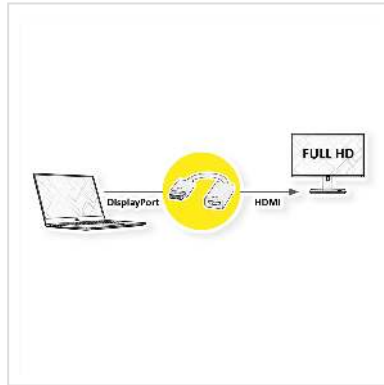

# ROLINE DisplayPort-HDMI Adapter, DP M - HDMI F

<b>Product No.</b>	12.03.3134
<b>Manufacturer</b>	ROLINE
<b>Manufacturer No.</b>	12.03.3134
<b>EAN (single piece)</b>	7611990121113

**roline**  
Designed for Professionals

**2K**

**1080p**  
FULL HD

**DisplayPort to HDMI cable adapter for connecting a graphics card with DP to a monitor with HDMI connection - with a resolution of up to 1920x1080 / 1920x1200 @60Hz!**

- If you want to connect a graphic card with DisplayPort Female to a monitor by using a HDMI cable, you need this DisplayPort to HDMI adapter
- Connectors: DisplayPort Male, HDMI Female
- Remark: The DisplayPort-HDMI adapter is only working in one direction: the DisplayPort plug has to be connected to the source device (e.g. graphic card)

## Technical specifications

Manufacturer	ROLINE
Product group	Adapters, Terminators, Converters
Product type	DisplayPort-HDMI Adapter
Colour	grey
Length	0.15 m
Max. resolution	1920 x 1080 / 1920 x 1200 @60Hz (2K, Full HD)
Side 1 connection (PC)	DisplayPort Male

Side 2 connection (Peripherals)	HDMI Female
Side 1 Connector Type	DisplayPort
Side 1 Connector Gender	Male
Side 2 Connector Type	HDMI Type A
Side 2 Connector Gender	Female
Active / Passive	Passive
Area of application	External
Weight	37.2 g
Height of packaging (single piece)	10 mm
Width of packaging (single piece)	100 mm
Depth of packaging (single piece)	100 mm
Package weight (single piece)	0.029 kg