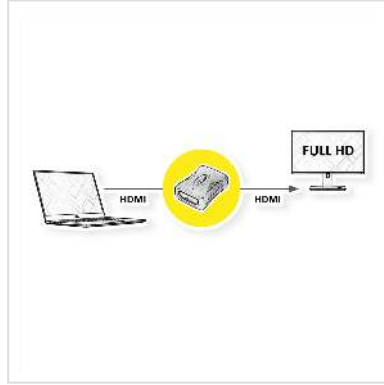

ROLINE HDMI Adapter, HDMI F - HDMI F

Product No.	12.03.3151
Manufacturer	ROLINE
Manufacturer No.	12.03.3151
EAN (single piece)	7611990116270

For the connection of two HDMI cables.

- Easy and cheap solution!
- Dimensions: 12 x 23 x 33 mm

Technical specifications

Manufacturer	ROLINE
Product group	Adapters, Terminators, Converters
Product type	HDMI-HDMI adapter
Colour	black
Max. resolution	1920 x 1080 / 1920 x 1200 @60Hz (2K, Full HD)
Side 1 connection (PC)	HDMI Female
Side 2 connection (Peripherals)	HDMI Female
Side 1 Connector Type	HDMI Type A
Side 1 Connector Gender	Female
Side 2 Connector Type	HDMI Type A

Side 2 Connector Gender	Female
Active / Passive	Passive
Area of application	External
Dimensions (HxWxD)	12 x 23 x 33 mm
Height	12 mm
Width	23 mm
Depth	33 mm
Weight	9.3 g
Height of packaging (single piece)	10 mm
Width of packaging (single piece)	110 mm
Depth of packaging (single piece)	70 mm
Package weight (single piece)	0.01 kg