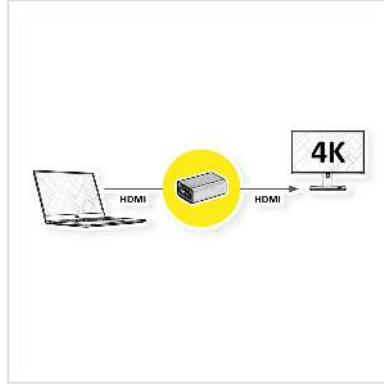

ROLINE GOLD HDMI Adapter, HDMI F - HDMI F

Product No.	12.03.3153
Manufacturer	ROLINE
Manufacturer No.	12.03.3153
EAN (single piece)	7630049614307

roline
Designed for Professionals

2160p
UHD-1

4K

ROLINE GOLD HDMI Coupler to connect two HDMI cables - for resolutions up to 3840x2160 @60Hz!

- Suitable for resolutions up to 3840x2160 @60Hz
- Golden metal connector housing
- For easy connection of two HDMI cables
- Small dimensions ensure easy installation in cable ducts
- Dimensions: 12 x 23 x 33 mm

Technical specifications

Manufacturer	ROLINE
Product group	Adapters, Terminators, Converters
Product type	HDMI-HDMI adapter
Colour	gold
Scope of delivery	1x Adapter
Max. resolution	3840 x 2160 @60Hz (4K, UHD-1)
Side 1 connection (PC)	HDMI Female

Side 2 connection (Peripherals)	HDMI Female
Side 1 Connector Type	HDMI Type A
Side 1 Connector Gender	Female
Side 2 Connector Type	HDMI Type A
Side 2 Connector Gender	Female
Active / Passive	Passive
Area of application	External
Dimensions (HxWxD)	12 x 23 x 33 mm
Height	12 mm
Width	23 mm
Depth	33 mm
Weight	12.3 g
Height of packaging (single piece)	20 mm
Width of packaging (single piece)	50 mm
Depth of packaging (single piece)	50 mm
Package weight (single piece)	0.02 kg