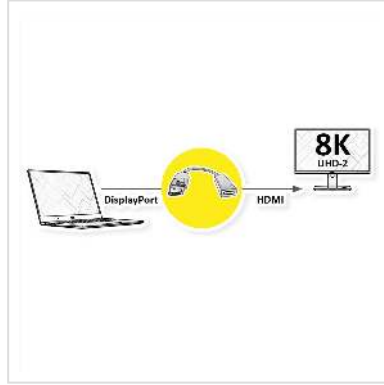

ROLINE DP - HDMI Cableadapter, M/F, 8K60

Product No.	12.03.3159
Manufacturer	ROLINE
Manufacturer No.	12.03.3159
EAN (single piece)	7630049640832

DisplayPort to HDMI adapter for connecting a graphics card with DP to a monitor with HDMI connection - with a resolution of up to 8K@60Hz (7680x4320 @60Hz)!

- DisplayPort to HDMI Adapter to connect a HDMI cable to a DisplayPort socket of the graphics card
- Active adapter with DisplayPort connector and HDMI socket
- DisplayPort v1.4 with resolutions up to 7680x4320 @60Hz
- Black ABS housing
- Connectors: HDMI Female and DP Male
- Length: approx. 23 cm
- Note: The DisplayPort to HDMI adapter only works in one direction: the DisplayPort connector can only be used on the data source side (e.g. graphics card)

Technical specifications

Manufacturer	ROLINE
Product group	Adapters, Terminators, Converters
Product type	DisplayPort-HDMI Adapter
Colour	black
Length	0.23 m

Scope of delivery	Cableadapter
Transfer quality	DisplayPort v1.4
Max. resolution	7680 x 4320 @60Hz (8K, UHD-2)
Side 1 connection (PC)	DisplayPort Male
Side 2 connection (Peripherals)	HDMI Female
Side 1 Connector Type	DisplayPort
Side 1 Connector Gender	Male
Side 2 Connector Type	HDMI Type A
Side 2 Connector Gender	Female
Active / Passive	Active
Area of application	External
Material	ABS and PVC
Technical particularity	DisplayPort Version 1.4, active
Weight	25 g
Height of packaging (single piece)	20 mm
Width of packaging (single piece)	50 mm
Depth of packaging (single piece)	50 mm
Package weight (single piece)	0.02 kg