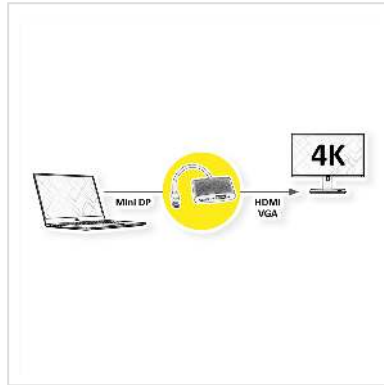

# ROLINE Adapter, Mini DisplayPort - HDMI/VGA, Mini DP M - HDMI/VGA F

<b>Product No.</b>	12.03.3161
<b>Manufacturer</b>	ROLINE
<b>Manufacturer No.</b>	12.03.3161
<b>EAN (single piece)</b>	7611990132263

2160p

4K

- You want to connect your graphics card with Mini DisplayPort connector to a VGA or HDMI monitor?
- Cable length: ca. 10 cm
- Adapter with Mini DisplayPort connector and VGA and HDMI socket.
- Note: The Mini DisplayPort adapter only works in one direction: the Mini DisplayPort connector is only on the data source side can be used (eg graphics card) and only ONE single output is available (VGA or HDMI)

### Technical specifications

Manufacturer	ROLINE
Product group	Adapters, Terminators, Converters
Product type	Mini DisplayPort-HDMI/VGA Adapter

Colour	silver
Length	0.1 m
Max. resolution	3840 x 2160 @30Hz (4K, Full HD)
Side 1 connection (PC)	Mini DisplayPort Male
Side 2 connection (Peripherals)	VGA Female, HDMI Female
Side 1 Connector Type	Mini DisplayPort
Side 1 Connector Gender	Male
Side 2 Connector Type	HDMI Type A HD D-Sub 15-pin (HD-15), VGA
Side 2 Connector Gender	Female
Active / Passive	Active
Area of application	External
Weight	45.3 g
Height of packaging (single piece)	25 mm
Width of packaging (single piece)	110 mm
Depth of packaging (single piece)	120 mm
Package weight (single piece)	0.05 kg