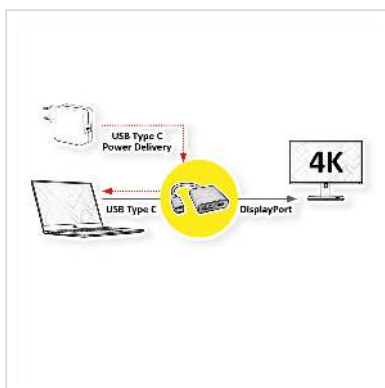

ROLINE Type C - DisplayPort Adapter, + 1x Type C PD, v1.2, M/F

Product No.	12.03.3221
Manufacturer	ROLINE
Manufacturer No.	12.03.3221
EAN (single piece)	7611990151462

Connect a monitor or projector with DisplayPort interface to your MacBook, Ultrabook, Notebook / Laptop or PC with USB Type C connection. Use the additional Type C connector of the adapter to power your device (e.g. Macbook) simultaneously!

- USB 3.1 Type C to DisplayPort Cableadapter
- Connect your device with USB-C port to any DisplayPort display or projector
- This adapter allows you to mirror or extend your display to any DP-enabled TV or display
- Maximum resolution: 3840x2160 @60Hz
- Portable design
- No power adapter required
- Connectors: DP Female and Type C Male; additional Type C port with PD (Power Delivery) to e.g. load your device simultaneously
- Cable length: ca. 10 cm

Remark: Support of "Alternate Mode (DP Alt Mode)" required

Technical specifications

Manufacturer	ROLINE
Product group	Adapters, Terminators, Converters
Product type	USB-DisplayPort Adapter
Colour	white

Length	0.1 m
Max. resolution	3840 x 2160 @60Hz (4K, UHD-1)
Side 1 connection (PC)	Typ C Male
Side 2 connection (Peripherals)	DisplayPort Female
Side 1 Connector Type	USB Type C (USB-C)
Side 1 Connector Gender	Male
Side 2 Connector Type	DisplayPort USB Type C PD (Power Delivery)
Side 2 Connector Gender	Female
Area of application	External
Technical particularity	DisplayPort Version 1.2
Weight	28.2 g
Height of packaging (single piece)	30 mm
Width of packaging (single piece)	150 mm
Depth of packaging (single piece)	140 mm
Package weight (single piece)	0.036 kg