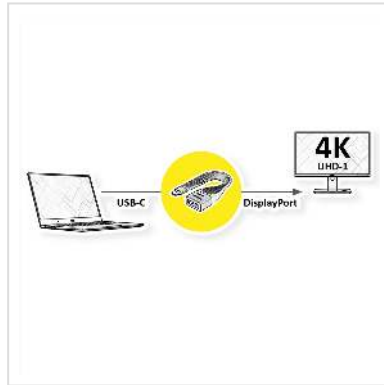

ROLINE Type C - DP Adapter, M/F, 0.13 m

Product No.	12.03.3240
Manufacturer	ROLINE
Manufacturer No.	12.03.3240
EAN (single piece)	7630049621428

roline
Designed for Professionals

Connect a monitor or projector with DP interface to your MacBook, Ultrabook, notebook/laptop or PC with USB Type C port - with a maximum resolution of up to 3840x2160 @60Hz; The flat silicone cable provides maximum flexibility!

- USB 3.1 Type C to DP Cableadapter
- Connect your device with USB-C port to any DP display or projector
- This adapter allows you to mirror or extend your display to any DP-enabled TV or display
- Portable design
- No power adapter required
- Connectors: DP Female and Type C Male
- Cable length: ca. 13 cm

Remark: Support of "Alternate Mode (DP Alt Mode)" required

Technical specifications

Manufacturer	ROLINE
Product group	Adapters, Terminators, Converters
Product type	USB-HDMI Adapter
Colour	black
Length	0.13 m
Max. resolution	3840 x 2160 @60Hz (4K, UHD-1)
Side 1 connection (PC)	Typ C Male

Side 2 connection (Peripherals)	DP Female
Side 1 Connector Type	USB Type C (USB-C)
Side 1 Connector Gender	Male
Side 2 Connector Type	DisplayPort
Side 2 Connector Gender	Female
Area of application	External
Width	138 mm
Weight	16.2 g
Height of packaging (single piece)	20 mm
Width of packaging (single piece)	100 mm
Depth of packaging (single piece)	100 mm
Package weight (single piece)	0.004 kg