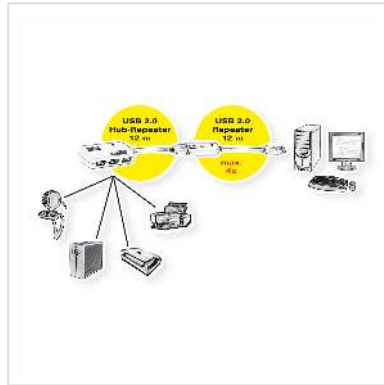

ROLINE USB 2.0 Active Repeater Cable for 12.04.1085, 12 m

Product No.	12.04.1086
Manufacturer	ROLINE
Manufacturer No.	12.04.1086
EAN (single piece)	7611990188192

This repeater cable is an active extension cable that extends the distance between the ROLINE USB 2.0 4-Port Hub with Repeater (12.04.1085) and the computer for another 12 Meters. Unlike ordinary USB extension cable, this USB repeater cable assures signal quality and maintains electrical and timing specifications are in full compliance with USB 2.0/1.1 standard.

- Full compliance with USB 2.0 / 1.1 specification
- Bus power (direct power from USB port) support
- Plug & play. no additional drivers required
- Cable length: 12 m
- Housing dimensions: 64.0 x 22.2 x 13.3 mm
- Connectors: USB Type A Male and USB Type A Female
- Supports Windows

Technical specifications

Manufacturer	ROLINE
Product group	Adapters, Terminators, Converters
Product type	USB 2.0 Repeater Cable
Colour	white
Length	12 m
Scope of delivery	Cable

Transfer quality	USB 2.0 Hi-Speed 480 Mbit/s
------------------	-----------------------------

Maximum data transfer rate	480 Mbit/s
-------------------------------	------------

Area of application	External
---------------------	----------

Dimensions (HxWxD)	Cable length: 12 m
--------------------	--------------------