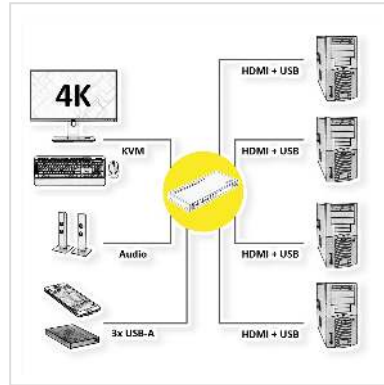

# ROLINE KVM Switch, 4 PCs, HDMI 4K@60Hz, with 3 Port USB 3.2 Gen1 / USB 3.0 Hub

**Product No.** 14.01.3428  
**Manufacturer** ROLINE  
**Manufacturer No.** 14.01.3428  
**EAN (single piece)** 7630049635739

**roline**  
Designed for Professionals

**With this ROLINE 4-Port HDMI KVM Switch you can control four computers with only one mouse, one keyboard and one monitor - with a resolution of up to 3840x2160@60Hz! Moreover, it features a 3-Port USB 3.0 / USB 3.2 Gen 1 Hub to connect additional USB devices.**

- Switching between the PCs is done via hotkey on the keyboard or via push button on the KVM.
- Max. Resolution: 3840x2160@60Hz
- Four computers can be controlled
- Integrated 3-Port USB 3.2 Gen1 / USB 3.0 Hub
- Supports Mic In and Stereo Audio Out
- Offers full 3D video format
- Features Consumer Electronics Control and High Dynamic Range (HDR)
- Solid metal housing
- Supports Windows 7 / 8 / 10 / 11

## Technical specifications

Manufacturer	ROLINE
Product group	KVM switches / PC shares
Product type	KVM-Switch, HDMI
Colour	black

Scope of delivery	KVM Switch, Power Adapter, Operating Instructions
Interface	HDMI
Audio	Stereo Audio
Inputs	4
Outputs	1
Quantity of PCs	4
Supported PC-Systems	USB
PC: monitor connection	4x HDMI 4K@60Hz
PC: mouse/keyboard connection	4x USB 3.2 Gen 1 / USB 3.0 Type B
Analogue Console: Monitor connection	1x HDMI
Analogue Console: Mouse/Keyboard connection	2x USB 2.0 Type A
Print button on device	yes
Switching over Hot Keys	Keyboard
Integrated Hub	yes
Quantity of USB-Hub ports	3
Hot plug compatible	yes
Max. resolution (nominal)	3840 x 2160 @60Hz
Colour (Design profile)	black
Material (casing)	Metal
Dimensions (HxWxD)	23 x 231 x 108 mm
Power supply unit required	yes
Power supply output	DC 5V 3A
Operating temperature min.	0 °C