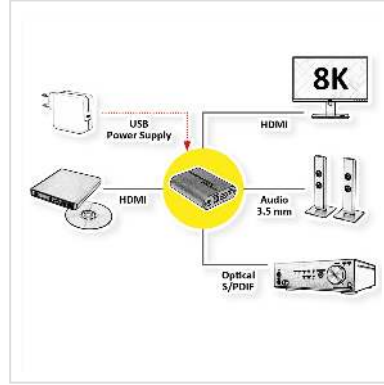

# ROLINE HDMI 8K Audio Extractor, LPCM 7.1

<b>Product No.</b>	14.01.3444
<b>Manufacturer</b>	ROLINE
<b>Manufacturer No.</b>	14.01.3444
<b>EAN (single piece)</b>	7630049632653

**This ROLINE HDMI 8K@60Hz Audio Extractor allows you to uncouple the audio signal from the HDMI signal. Not all monitors have good speakers. With this extractor you can redirect the audio signal via S/PDIF (optical) or analog via the 3.5mm port to a speaker system and the pure image signal goes to the screen.**

This ROLINE HDMI 8K@60Hz Audio Extractor allows you to uncouple the audio signal from the HDMI signal.

- Maximum resolution: 8K@60Hz
- Maximum bandwidth: 40Gbps
- Supports HDMI 2.1
- Supports HDCP 2.3
- Audio output supports 4 EDID selection modes (2CH/5.1CH/7.1CH/TV)
- HDMI frequency support: LPCM up to 7.1 192 KHz 24Bit
- S/PDIF TOSLINK output: LPCM up to 5.1 96KHz 24 Bit
- Stereo RCA output format: PCM 2.0 CH
- Contents: extractor, USB cable (A-C), user manual

## Technical specifications

Manufacturer	ROLINE
Product group	Adapters, Terminators, Converters

Product type	HDMI Audio Extractor
Colour	black
Scope of delivery	Extractor, USB cable (A-C), user manual
Max. resolution	7680 x 4320 @60Hz (8K, UHD-2)
Side 1 connection (PC)	HDMI
Side 2 connection (Peripherals)	HDMI, Optical S/PDIF, 3.5mm
Side 1 Connector Type	HDMI Type A
Side 1 Connector Gender	Female
Side 2 Connector Type	HDMI Type A Mini Phone Stereo 3.5 mm, 3-pin Toslink
Side 2 Connector Gender	Female
Area of application	External
Dimensions (HxWxD)	24 x 70 x 90 mm
Operating temperature min.	0 °C
Operating temperature max.	40 °C
Storage temperature min.	-20 °C
Storage temperature max.	60 °C
Height	24 mm
Width	70 mm
Depth	90 mm
Weight	106 g
Height of packaging (single piece)	30 mm
Width of packaging (single piece)	190 mm