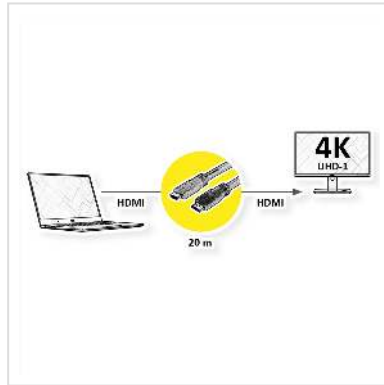

# ROLINE UHD HDMI 4K Active Cable, M/M, 20 m

<b>Product No.</b>	14.01.3455
<b>Manufacturer</b>	ROLINE
<b>Manufacturer No.</b>	14.01.3455
<b>EAN (single piece)</b>	7630049621343

**roline**  
Designed for Professionals

**2160p**  
UHD-1

**4K**

**3D**  
capable

**HDR**

**This cable achieves resolutions with up to 4K UHD (3840x2160) @ 60Hz in up to 20m distance between data source and receiver! It's 3D capable and audio transmission is included.**

- For a total length of 20 meters between computer and monitor
- Active repeater is integrated in the connectors
- Hardware solution, no software required
- No external power supply needed
- Connectors: HDMI Type A M
- Max. resolution: 3840x2160 @60Hz

## Technical specifications

Manufacturer	ROLINE
Product group	Cable
Product type	HDMI Ultra HD with Ethernet Cable
Colour	black
Length	20 m
Transfer quality	HDMI Ultra High Speed (HDMI 2.0)

Max. resolution	3840 x 2160 @60Hz (4K, UHD-1)
-----------------	-------------------------------