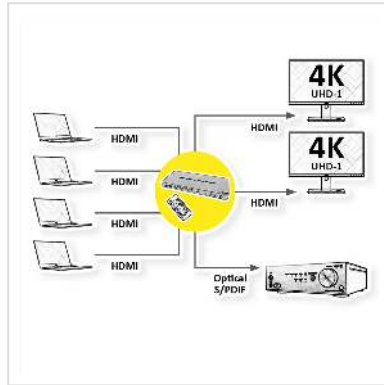

ROLINE 4K HDMI Matrix Switch, 4 x 2, with Remote Control

Product No.	14.01.3579
Manufacturer	ROLINE
Manufacturer No.	14.01.3579
EAN (single piece)	7630049617537

roline
Designed for Professionals

2160p
UHD-1

4K

3D
capable

- Four HDMI High Speed input signals can be switched to two HDMI High Speed output devices
- Outputs: 1x Toslink/SPDIF, 1x Stereo RCA
- Supports Ultra HD 4K@60Hz
- Max. resolution (nominal): 3840 x 2160 @60Hz
- Supports 480i, 480p, 720i, 720p, 1080i and 1080p
- HDCP compatible
- Supports Blu-ray, UHD Blu-ray, satellite receiver, game consoles, PCs, etc.
- Supported digital audio formats: DTS-HD/Dolby-TrueHD/LPCM7.1/DTS/Dolby-Digital
- Input devices can be switched by IR remote control or by push buttons on the switch
- Contents: Switch, power supply, remote control, manual

Technical specifications

Manufacturer	ROLINE
Product group	Splitters and selectors
Product type	HDMI-Matrix-Switch 4K
Colour	black

Scope of delivery	HDMI Matrix Switch, power supply, remote control, QIG
Interface	HDMI
Inputs	4
Outputs	2
Video input	4x HDMI Female
Video output	2x HDMI Female
Video band width	340 MHz
Max. resolution (nom.)	3840x2160@30Hz (4K2K)
Max. resolution	3840 x 2160 @60Hz (4K, UHD-1)
Dimensions (HxWxD)	32x270x111 mm
Power supply output	5V DC, 2A
Technical particularity	Switching automatically, by push button or by IR remote control
Height	32 mm
Width	270 mm
Depth	111 mm
Weight	760.6 g
Height of packaging (single piece)	50 mm
Width of packaging (single piece)	200 mm
Depth of packaging (single piece)	280 mm
Package weight (single piece)	1 kg