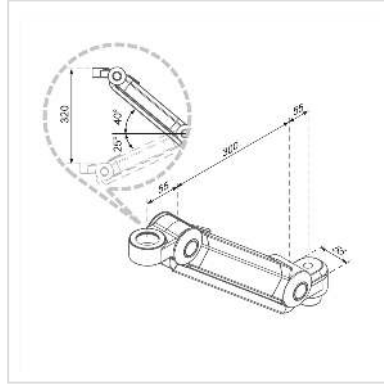

ROLINE Modular System Highgas Arm, 1Joint

Product No.	17.03.0105
Manufacturer	ROLINE
Manufacturer No.	17.03.0105
EAN (single piece)	7611990125029

ROLINE Modular System: flexible solutions to meet your own various applications!

Power Adapter Holder 17.03.0109

Mouse Holder 17.03.0111

CPU Holder 17.03.0112

Technical specifications

Manufacturer	ROLINE
Product group	LCD-Monitor arms
Product type	Modular System
Colour	grey
Adjustments	Gas spring
Material group	metal
Weight	2441.3 g