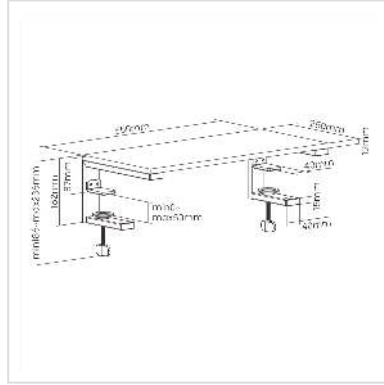

# ROLINE Large Size Versatile Desktop Riser

<b>Product No.</b>	17.03.0116
<b>Manufacturer</b>	ROLINE
<b>Manufacturer No.</b>	17.03.0116
<b>EAN (single piece)</b>	7630049627802

**roline**  
Designed for Professionals

**This space-saving desktop riser is ready to end any crowded desktop by providing more storage space with three ways to install: side clamp, top clamp and freestanding. Load capacity of up to 20 kg!**

- Three ways to install: side clamp, top clamp and freestanding
- Space-saving design for additional work space on the desk
- Raise your monitor to the most comfortable viewing position
- Solid steel feet provide strong support
- Max. weight capacity: 20 kg
- Material: Stainless steel, particle board
- Recommended surface thickness: 12mm
- Dimensions: 550 x 250 x 186 - 236 mm

## Technical specifications

Manufacturer	ROLINE
Product group	LCD-Monitor arms
Product type	Monitor stand
Colour	black
Maximum weight capacity	20 kg
Height adjustable	yes
Height	236 mm

Width	550 mm
Depth	250 mm
Weight	3280 g
Height of packaging (single piece)	50 mm
Width of packaging (single piece)	280 mm
Depth of packaging (single piece)	610 mm
Package weight (single piece)	3.5 kg