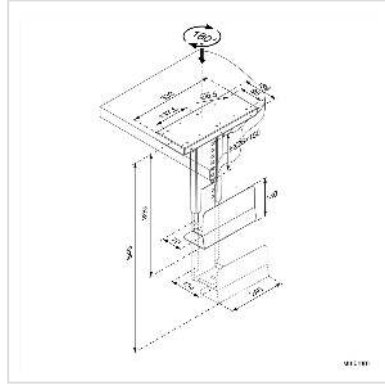

ROLINE PC Holder, extendable, with rotation function

Product No.	17.03.1185
Manufacturer	ROLINE
Manufacturer No.	17.03.1185
EAN (single piece)	7611990179596

- Under desk PC Holder telescopic and swiveling
- Stable steel construction
- To be fixed under your desk

Technical specifications

Manufacturer	ROLINE
Product group	office furniture
Product type	CPU Holders
Colour	black
Load capacity	10 kg
Quantity of pivots	1
Fixing	under your desk
Maximal arm length	Height max 390-540mm
Adjustments	Adjustable spring gauge
Material group	metal
Technical particularity	Width 70-134mm
Height	540 mm
Width	339 mm
Depth	139 mm

Weight	6073 g
Height of packaging (single piece)	190 mm
Width of packaging (single piece)	170 mm
Depth of packaging (single piece)	350 mm
Package weight (single piece)	6.719 kg