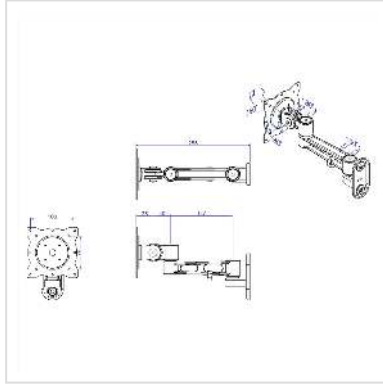

ROLINE LCD Monitor Arm, Wall Mount, 4 Joints, black

Product No.	17.03.1197
Manufacturer	ROLINE
Manufacturer No.	17.03.1197
EAN (single piece)	7611990142866

- Aesthetic design offers a pleasant environment
- Broad range of flexibility
- Quick and simple installation
- Rotation: 180° for portrait or landscape viewing (right & left)
- Meets VESA 75 (75 x 75 mm), VESA 100 (100 x 100 mm)
- Solid model made out of black painted iron
- Colour: black

Load capacity: 1-10 kg

No. of pivots: 4

Fixing: Wall mount

Max. arm length: 256 mm

Tiltable up and down: 80°

Pivot: 180°

Technical specifications

Manufacturer	ROLINE
Product group	LCD-Monitor arms
Product type	Monitor Arms, wall mount
Colour	black
Maximum weight capacity	10 kg

Quantity of pivots	4
Fixing	wall mount
Maximal arm length	xxx mm
Adjustments	Adjustable spring gauge
Inclinable	yes
Number of monitors	1
VESA 75 x 75 mm	yes
VESA 100 x 100 mm	yes
Material group	metal
Weight	1072.4 g
Height of packaging (single piece)	115 mm
Width of packaging (single piece)	125 mm
Depth of packaging (single piece)	220 mm
Package weight (single piece)	1.3 kg