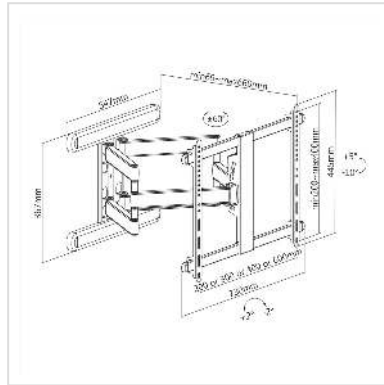

ROLINE PREMIUM Solid Wall Mount TV Holder, up to 203 cm (37" - 80")

Product No.	17.03.1246
Manufacturer	ROLINE
Manufacturer No.	17.03.1246
EAN (single piece)	7630049627703

The ROLINE PREMIUM solid wall mount with its elegant design supports TVs up to 70 kg and up to VESA 600x400 and offers a full range of motion to flexibly swivel, tilt and rotate your TV.

- Premium Aluminum Full-Motion TV Wall Mount for TVs up to 203 cm (37" - 80")
- Max. weight: 70 kg
- Max. VESA 600x400
- This mount can extend up to 660 mm from the wall and allows TVs to turn 60° left or right (swivel range)
- TV can "roll" up to 2° clockwise and counterclockwise to ensure it's perfect level
- Full motion allows maximum flexibility - tilt and swivel your TV for easy viewing from any seat in a room
- Built-In Copper Bushing for smoother movements
- Magnetic Contacts to easily attach the decorative covers
- Cable Clips route cables to reduce clutter for a clean look and an organized place

Technical Data:

- Material: Aluminum, Steel ,Plastic
- Recommended Screen Sizes: 37"- 80" (94 cm - 203 cm)
- Max. Load Capacity: 70 kg
- VESA Standard: 200x200, 200x300, 200x400, 300x200, 300x300, 300x400, 400x200, 400x300, 400x400, 600x400
- Tilt: -10°~+5°
- Swivel: -60°~+60°