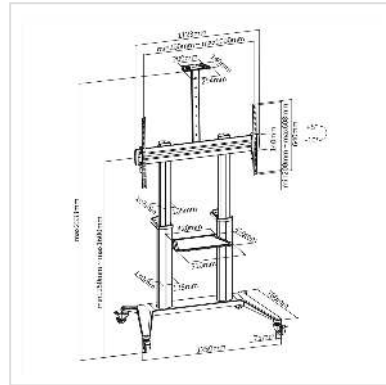

ROLINE Ultra Large LCD/TV Mobile Cart, TV < 304cm (70" - 120"), up to 140 kg, black

Product No.	17.03.1263
Manufacturer	ROLINE
Manufacturer No.	17.03.1263
EAN (single piece)	7630049623552

Ideal for applications in conference or class rooms, easily suitable for meetings and presentations!

- Height Adjustable TV Cart
- Optional Webcam Mount included in the scope of delivery
- Free-tilting design between +5° and -10° for multiple monitor viewing angles
- Quick-release spring lock adjusts height effortlessly
- Quick assembly shelf assures easy post-intallation
- Cable management keeps everything organized
- D-Ring Handle: for quick and easy movement
- Sturdy base with heavy-duty casters
- Supports max. VESA: 1000 x 600
- Shelf Weight Capacity: 5 kg
- Camera Rack Weight Capacity: 5 kg
- Suggested screen size: up to 177,8 - 304,8 cm (70" - 120")
- Maximum weight capacity: 140kg

Technical specifications

Manufacturer	ROLINE
Product group	LCD-Monitor arms
Product type	Mobile Carts
Colour	black

Load capacity	140 kg
Quantity of pivots	2
Number of monitors	1
Max. Screen diagonal (cm)	304.8 cm
Max. Screen diagonal (inch)	120 inch
Min. Screen diagonal (cm)	177.8 cm
Min. Screen diagonal (inch)	70 inch
VESA 200 x 200 mm	yes
VESA 300 x 300 mm	yes
VESA 400 x 300 mm	yes
VESA 400 x 400 mm	yes
VESA 600 x 400 mm	yes
VESA 800 x 400 mm	yes
VESA 800 x 600 mm	yes
Material group	metal
Technical particularity	Height: 1200 to 1650 mm
Height	2333 mm
Width	1250 mm
Depth	760 mm
Weight	34969.5 g
Height of packaging (single piece)	300 mm
Width of packaging (single piece)	800 mm
Depth of packaging (single piece)	1200 mm
Package weight (single piece)	40 kg