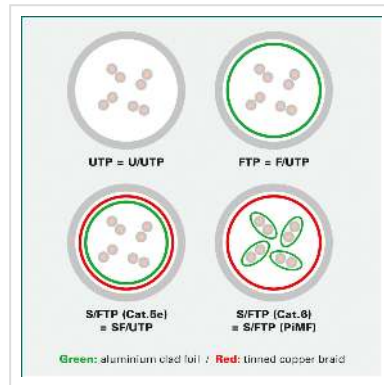

ROLINE U/FTP Data Center Patch Cord Cat.6A (Class EA), LSOH, Slim, Ultra Short Connector, grey, 1 m

Product No.	21.15.4501
Manufacturer	ROLINE
Manufacturer No.	21.15.4501
EAN (single piece)	7630049633827

Ultra-thin and flexible shielded Category 6A Patch Cord with extra-short RJ-45 connectors. It is perfect for use in confined spaces, such as data centers or for connecting IP cameras.

- Extra-short RJ-45 connectors
- Ultra-slim and flexible patch cord
- Perfect for use in confined spaces such as patch panels and for connecting IP cameras
- Cable jacket is LSOH
- Contact assignment: 1:1 according to EIA/TIA568, 8 cores
- Structure: 8 cores stranded wire

Technical specifications

Manufacturer	ROLINE
Product group	Twisted Pair Cable
Product type	U/FTP patch cord
Colour	grey
Length	1 m

Scope of delivery	Patch Cord
Shield type	U/FTP
Transfer quality	Cat6A / Class EA
Quantity of wires	8
Conductor cross section (AWG)	AWG 32
Conductor type	Stranded
Slim cable	yes
Bend radius	Min. 25 mm
External cable diameter	4.2 +/- 0.3mm
Cable LSOH	yes
Side 1 Connector Type	RJ-45
Side 1 Connector Gender	Male
Side 2 Connector Type	RJ-45
Side 2 Connector Gender	Male
Connector Type RJ45	Standard
Technical particularity	Extra-short RJ-45 connectors and ultra slim cable
Weight	20.6 g
Height of packaging (single piece)	10 mm
Width of packaging (single piece)	100 mm
Depth of packaging (single piece)	100 mm
Package weight (single piece)	0.032 kg