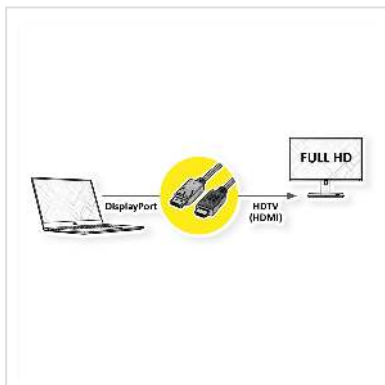

VALUE DisplayPort Cable, DP - HDTV, M/M, black, 2 m

Product No.	11.99.5781
Manufacturer	VALUE
Manufacturer No.	11.99.5781
EAN (single piece)	7611990134182

2K

DisplayPort to HDTV cable for transferring content from your graphics card (DisplayPort) to your TV (HDTV) - with a quality of up to 1920x1080 @60Hz, incl. audio transmission!

- HDTV is the standard for digital video transmission in the TV/multimedia sector for e. g.: Connection of a TV set with HDMI interface to a playback device with DisplayPort connection.
- Cable with one DisplayPort and one HDTV plug. DisplayPort is signal compatible with HDMI.
- Note: A DisplayPort HDTV cable can only be used in one direction: the DisplayPort connector can only be used on the data source side (e.g. graphics card).

Technical specifications

Manufacturer	VALUE
Product group	Cable
Product type	DP HDTV cable
Colour	black
Length	2 m
Transfer quality	DisplayPort v1.1
Max. resolution	1920 x 1080 / 1920 x 1200 @60Hz (2K, Full HD)

side 1 connector	DisplayPort M
side 2 connector	HDTV M
Side 1 Connector Type	DisplayPort
Side 1 Connector Gender	Male
Side 2 Connector Type	HDTV
Side 2 Connector Gender	Male
Area of application	External
Cable shielding	Screened
Weight	128.1 g
Height of packaging (single piece)	15 mm
Width of packaging (single piece)	120 mm
Depth of packaging (single piece)	140 mm
Package weight (single piece)	0.1 kg