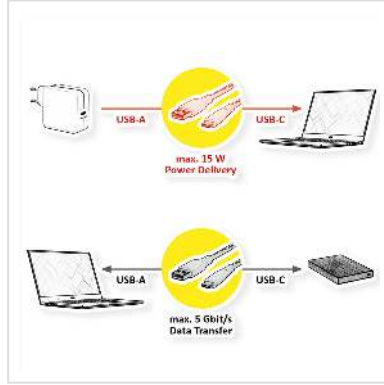

VALUE USB 3.2 Gen 1 Cable, A-C, M/M, 1 m

Product No.	11.99.9011
Manufacturer	VALUE
Manufacturer No.	11.99.9011
EAN (single piece)	7611990131716

USB 3.0 / USB 3.2 Gen 1 Cable (USB-A to USB-C) with a data transfer rate of up to 5 Gbit/s.

- Improved data encoding for more efficient data transfer leading to higher through-put and improved I/O power efficiency
- Compatible with existing USB 3.0 / USB 3.2 Gen 1 software stacks and device protocols
- The USB Type-C Plug can be used at both host and device side, replacing multiple USB Type-B and USB Type-A connectors and cables
- Works with both existing 5 Gbit/s USB 3.0 / USB 3.2 Gen 1 hubs and devices, as well as USB 2.0 products
- The USB Type-C Plug is a small reversible connector for, amongst others, USB 3.0 / USB 3.2 Gen 1 devices
- USB 3.0 / USB 3.2 Gen. 1 Cable in high quality with improved shielding
- Type: A-C
- Length: 1 m
- Colour: white

Technical specifications

Manufacturer	VALUE
--------------	-------

Product group	Cable
Product type	USB 3.2 Cable
Colour	white
Length	1 m
Scope of delivery	USB Cable
Transfer quality	USB 3.2 Gen 1 SuperSpeed 5 Gbit/s (USB 3.1 Gen 1, USB 3.0)
Connection ports	USB 3 Type A Male / USB Type C (USB-C) Male
side 1 connector	Type A Male
side 2 connector	Type C Male
Side 1 Connector Type	USB 3 Type A
Side 1 Connector Gender	Male
Side 2 Connector Type	USB Type C (USB-C)
Side 2 Connector Gender	Male
Colour (Cable)	white
Max. resolution	no video
Maximum data transfer rate	5 Gbit/s
Area of application	External
Cable shielding	Screened
Weight	39.9 g
Height of packaging (single piece)	20 mm
Width of packaging (single piece)	110 mm
Depth of packaging (single piece)	110 mm
Package weight (single piece)	0.05 kg