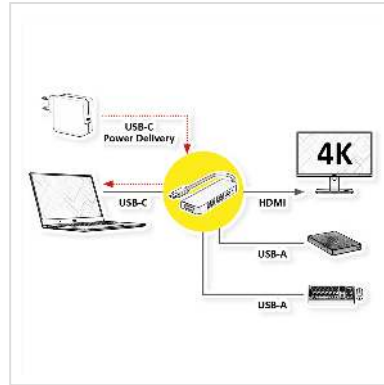

VALUE Dockingstation Type C, 1x HDMI 4K30, 1x USB 3.2 Gen1 Type A, 1x USB 2.0 Type A, 1x Type C PD (Power Delivery)

Product No.	12.99.1146
Manufacturer	VALUE
Manufacturer No.	12.99.1146
EAN (single piece)	7630049640801

Connect your Macbook, Ultrabook, Notebook/Laptop or PC with USB Type C interface to a HDMI display/monitor or projector (max. resolution 3840x2160 @30Hz). Also, you can connect USB devices to the additional USB-A Ports (1x USB 3.2 Gen 1 / USB 3.0 and 1x USB 2.0), while charging your device simultaneously over the Type-C PD (Power Delivery) port!

- Connect your device with USB Type C port to a HDMI display/monitor or projector
- 1x HDMI port with a resolution of up to 3840x2160 @30Hz
- 1x USB 3.2 Gen 1 / USB 3.0 (5 Gbps) and 1x USB 2.0 (480 Mbps)
- USB Type-C PD (Power Delivery) up to 100 Watts
- Portable design
- No power adapter required

Technical specifications

Manufacturer	VALUE
--------------	-------

Product group	Adapters, Terminators, Converters
Product type	Notebook-Docking-Station
Colour	grey
Length	0.1 m
Scope of delivery	Docking Station
Max. resolution	3840 x 2160 @30Hz (4K, Full HD)
Side 1 connection (PC)	USB Type C
Side 2 connection (Peripherals)	1x HDMI 4K30, 1x USB 3.2 Gen1 Type A, 1x USB 2.0 Type A, 1x Type C PD (Power Delivery)
Side 1 Connector Type	USB Type C (USB-C)
Side 1 Connector Gender	Male
Side 2 Connector Type	HDMI Type A USB 3 Type A USB 2.0 Type A USB Type C PD (Power Delivery)
Side 2 Connector Gender	Female
Area of application	External
Dimensions (HxWxD)	10 x 27 x 80 mm
Technical particularity	Power Delivery Function (100W)
Height	10 mm
Width	27 mm
Depth	80 mm
Weight	29 g
Height of packaging (single piece)	20 mm
Width of packaging (single piece)	100 mm
Depth of packaging (single piece)	170 mm