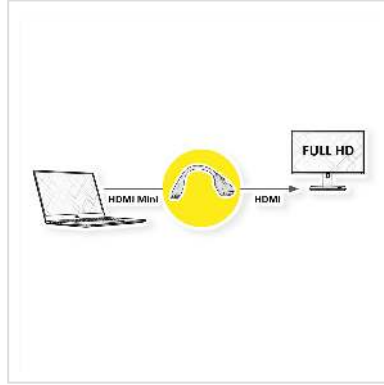

VALUE Cableadapter, HDMI F - HDMI Mini M

Product No.	12.99.3120
Manufacturer	VALUE
Manufacturer No.	12.99.3120
EAN (single piece)	7611990128945

Have you got a regular HDMI cable but you want to connect a device with HDMI Mini connection?

Then you don't have to buy a new cable. Just use this HDMI Adapter.

- Easy and cheap solution!

Technical specifications

Manufacturer	VALUE
Product group	Adapters, Terminators, Converters
Product type	HDMI-HDMI Mini adapter cable
Colour	black
Length	0.15 m
Max. resolution	1920 x 1080 / 1920 x 1200 @60Hz (2K, Full HD)
Side 1 connection (PC)	HDMI Female
Side 2 connection (Peripherals)	HDMI Mini Male
Side 1 Connector Type	HDMI Type C (Mini)