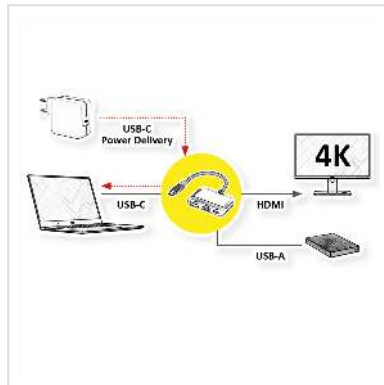

# VALUE Dockingstation Type C, 1x HDMI 4K30, 1x USB 3.2 Gen 1 A, 1x Type C (PD)

<b>Product No.</b>	12.99.3199
<b>Manufacturer</b>	VALUE
<b>Manufacturer No.</b>	12.99.3199
<b>EAN (single piece)</b>	7630049634374

**Connect your Macbook, Ultrabook, Notebook/Laptop or PC with USB Type C interface to a HDMI display or projector - with a maximum resolution of up to 3840x2160@30Hz! Charge your device simultaneously over PD (Power Delivery) and connect an additional USB device to the USB Type A Port.**

- USB Type C to HDMI, USB A and USB-C (PD) adapter for MacBook, Ultrabook, Notebook/Laptop, PC, etc.
- Mirror or extend the display of your device to a HDMI monitor or projector
- Maximum resolution: 3840x2160@30Hz
- No additional power supply required
- USB Type C PD (Power Delivery) function for charging
- Connectors: 1x Type C male, 1x HDMI, 1x USB 3.0 / USB 3.2 Gen 1 Type A and 1x USB Type C (PD)
- Cable length: ca. 10 cm

## Technical specifications

Manufacturer	VALUE
--------------	-------

Product group	Adapters, Terminators, Converters
Product type	USB-HDMI Adapter
Colour	black / white
Length	0.1 m
Scope of delivery	Dockingstation
Max. resolution	3840 x 2160 @30Hz (4K, Full HD)
Side 1 connection (PC)	USB Type C Male
Side 2 connection (Peripherals)	HDMI Type A Female, USB Type A Female, USB Type C (PD)
Side 1 Connector Type	USB Type C (USB-C)
Side 1 Connector Gender	Male
Side 2 Connector Type	HDMI Type A USB 3 Type A USB Type C PD (Power Delivery)
Side 2 Connector Gender	Female
Colour (Cable)	black
Area of application	External
Dimensions (HxWxD)	11x58x40 mm
Technical particularity	Power Delivery Function
Height	11 mm
Width	58 mm
Depth	40 mm
Weight	23.9 g
Height of packaging (single piece)	10 mm
Width of packaging (single piece)	40 mm
Depth of packaging (single piece)	80 mm