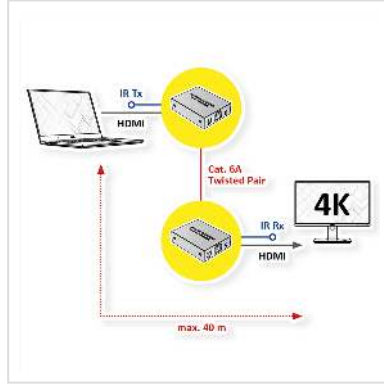

# VALUE HDMI Extender via Cat.6A, 4K@30Hz, 40m

<b>Product No.</b>	14.99.3465
<b>Manufacturer</b>	VALUE
<b>Manufacturer No.</b>	14.99.3465
<b>EAN (single piece)</b>	7630049626911

**The VALUE HDMI Extender transmits an HDMI signal from a source device like a DVD player, a PC/laptop or a console via Cat.6A cable to a display device like a TV, monitor or beamer/projector - with a resolution of up to 3840x2160 @30Hz (max. 40m)!**

Audio / video transmission via CAT. 6a cable. Up to 4K (3840x2160) @30Hz at a distance of up to 40m can be achieved.

- Transmits HDMI signals from source devices such as DVD players, PCs/laptops or consoles to a TV, monitor or beamer/projector.
- Resolution: 4K (3840x2160) @30Hz at up to 40m
- HDCP compatible
- Supports HDR10
- Black metal housing

## Technical specifications

Manufacturer	VALUE
Product group	Splitters and selectors
Product type	HDMI Extender
Colour	black

Scope of delivery	transmitter, receiver, 1x power supply, IR transmitter, IR receiver, manual
Interface	HDMI
Max. distance	40 m
Max. bandwidth	600 MHz
Video input	HDMI
Video output	HDMI
Max. resolution (nom.)	2160p
Max. resolution	3840 x 2160 @30Hz (4K, Full HD)
Dimensions (HxWxD)	21 x 60 x 75 mm
Power supply unit	1
Power supply output	5VDC, 2A
Operating temperature min.	-20 °C
Operating temperature max.	60 °C
Height	21 mm
Width	60 mm
Depth	75 mm
Weight	260 g
Height of packaging (single piece)	80 mm
Width of packaging (single piece)	120 mm
Depth of packaging (single piece)	150 mm
Package weight (single piece)	0.06 kg