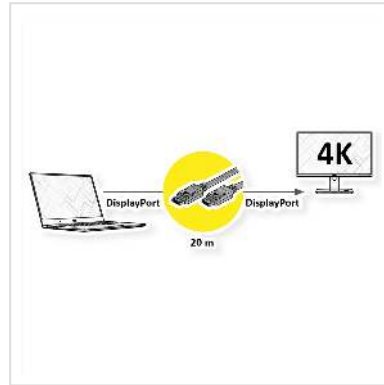

VALUE DisplayPort Active Cable, v1.2, active, M/M, 20 m

Product No.	14.99.3496
Manufacturer	VALUE
Manufacturer No.	14.99.3496
EAN (single piece)	7611990135851

With our UHD (3840x2160 @60Hz) bi-directional DisplayPort cable you can connect up to 20m between your devices. The active cable does not require a separate power supply.

- Total length of the end device distance (e.g. from notebook/laptop to beamer or PC to monitor): 20 meters
- Hardware solution, no software required
- A signal repeater is built into the connectors.
- The practical plug design prevents the cable from slipping out of the DisplayPort socket.
- Bidirectional: the cable can be used independently of the plug-in direction.
- Compliant DP v1.2 (max. 4096 x 2560 @60Hz)

Technical specifications

Manufacturer	VALUE
Product group	Audio / video cable
Product type	DisplayPort extension
Colour	black

Length	20 m
Transfer quality	DisplayPort v1.2
Max. resolution	4096 x 2560 @60Hz (4K)
Side 1 Connector Type	DisplayPort
Side 1 Connector Gender	Male
Side 2 Connector Type	DisplayPort
Side 2 Connector Gender	Male
Weight	1579.78 g
Height of packaging (single piece)	40 mm
Width of packaging (single piece)	210 mm
Depth of packaging (single piece)	200 mm
Package weight (single piece)	1.581 kg