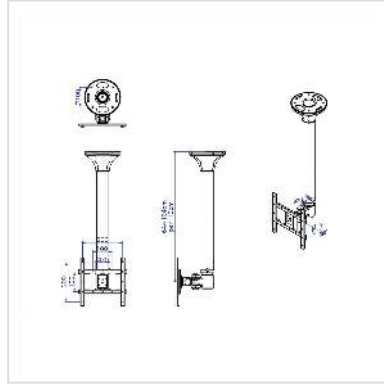

VALUE LCD TV Ceiling Mount

Product No.	17.99.1107
Manufacturer	VALUE
Manufacturer No.	17.99.1107
EAN (single piece)	7611990192373

- Firm mounting of a LCD monitor on a ceiling
- Arm length: 64.5 - 104.5 cm
- Load capacity: up to 20 kg
- Cables can be layed inside the arm
- LCD monitor can be swiveled and tilted
- Meets VESA 75 x 75 mm, VESA 100 x 100 mm, VESA 100 x 200 mm, VESA 200 x 200 mm

Technical specifications

Manufacturer	VALUE
Product group	LCD-Monitor arms
Product type	Monitor Arms, Wall Mount
Colour	black
Scope of delivery	Ceiling mount, mounting material, manual
Load capacity	20 kg
Quantity of pivots	3
Fixing	Ceiling mount
Maximal arm length	645-1045mm
Adjustments	Adjustable spring gauge
Number of monitors	1

VESA 75 x 75 mm	yes
VESA 100 x 100 mm	yes
VESA 200 x 100 mm	yes
VESA 200 x 200 mm	yes
Material group	metal
Weight	5431.1 g
Height of packaging (single piece)	200 mm
Width of packaging (single piece)	180 mm
Depth of packaging (single piece)	740 mm
Package weight (single piece)	6.828 kg