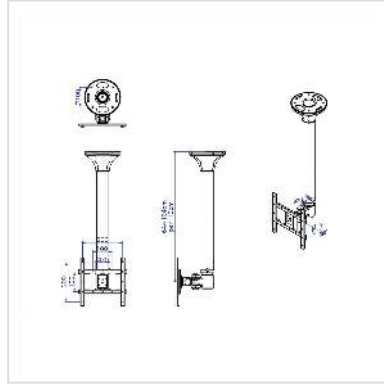

VALUE LCD TV Ceiling Mount

Product No.	17.99.1107
Manufacturer	VALUE
Manufacturer No.	17.99.1107
EAN (single piece)	7611990192373

- Firm mounting of a LCD monitor on a ceiling
- Arm length: 64.5 - 104.5 cm
- Load capacity: up to 20 kg
- Cables can be layed inside the arm
- LCD monitor can be swiveled and tilted
- Meets VESA 75 x 75 mm, VESA 100 x 100 mm, VESA 100 x 200 mm, VESA 200 x 200 mm

Technical specifications

Manufacturer	VALUE
Product group	LCD-Monitor arms
Product type	Monitor Arms, Wall Mount
Colour	black
Scope of delivery	Ceiling mount, mounting material, manual
Maximum weight capacity	20 kg
Quantity of pivots	3
Fixing	Ceiling mount
Maximal arm length	645-1045mm
Adjustments	Adjustable spring gauge
Number of monitors	1

VESA 75 x 75 mm	yes
VESA 100 x 100 mm	yes
VESA 200 x 100 mm	yes
VESA 200 x 200 mm	yes
Material group	metal
Weight	5431.1 g
Height of packaging (single piece)	200 mm
Width of packaging (single piece)	180 mm
Depth of packaging (single piece)	740 mm
Package weight (single piece)	6.828 kg