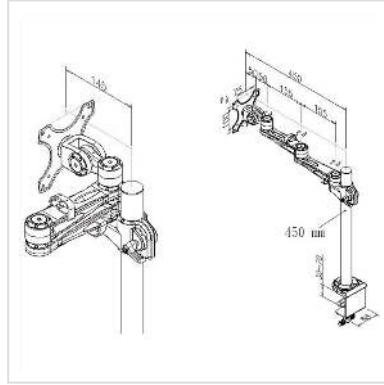

# VALUE Single LCD Monitor Arm, 4 Joints, Desk Clamp

<b>Product No.</b>	17.99.1132
<b>Manufacturer</b>	VALUE
<b>Manufacturer No.</b>	17.99.1132
<b>EAN (single piece)</b>	7611990185702

- Aluminum two-step arm with four joints
- With a C-clamp for desk mount up to 8 cm thickness
- The height of the LCD monitor is adjustable
- Meets VESA 75 (75 x 75 mm) or VESA 100 (100 x 100 mm)
- Load capacity: up to 10 kg

## Technical specifications

Manufacturer	VALUE
Product group	LCD-Monitor arms
Product type	Monitor Arms, Desk Clamp
Colour	grey
Load capacity	10 kg
Quantity of pivots	5
Fixing	desk clamp
Maximal arm length	450 mm
Adjustments	Adjustable spring gauge
Inclinable	yes
Height adjustable	yes
Rotatable	yes

Number of monitors	1
VESA 75 x 75 mm	yes
VESA 100 x 100 mm	yes
Material group	metal
Technical particularity	vertically adjustable
Weight	2954 g
Height of packaging (single piece)	140 mm
Width of packaging (single piece)	150 mm
Depth of packaging (single piece)	600 mm
Package weight (single piece)	3.571 kg