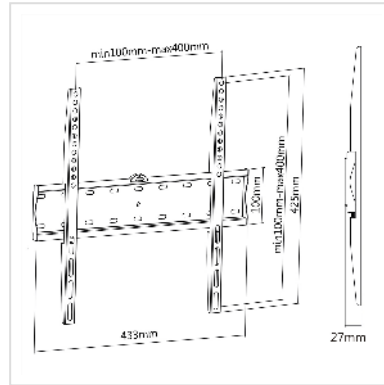

VALUE TV wall mount, 27mm wall distance, 40kg load capacity

Product No.	17.99.1213
Manufacturer	VALUE
Manufacturer No.	17.99.1213
EAN (single piece)	7630049616226

Stable and fixed TV wall mount with just 27mm wall distance - the load capacity is up to 40kg and the mount supports maximum VESA 400x400.

- For screens from 32" to 55" (max. VESA 400x400)
- Load capacity up to 40kg
- Fixed suspension
- Very small wall distance of 27mm
- Securing against unintentional loosening of the mounting hooks
- Integrated spirit level

Technical specifications

Manufacturer	VALUE
Product group	LCD-Monitor arms
Product type	TV Wall Mount
Colour	black
Maximum weight capacity	40 kg
Fixing	Wall mount
Inclinable	no
Rotatable	no

Wall distance	2.7 cm
Number of monitors	1
Max. Screen diagonal (cm)	139 cm
Max. Screen diagonal (inch)	55 inch
Min. Screen diagonal (cm)	81 cm
Min. Screen diagonal (inch)	32 inch
VESA 200 x 200 mm	yes
VESA 300 x 300 mm	yes
VESA 400 x 200 mm	yes
VESA 400 x 300 mm	yes
VESA 400 x 400 mm	yes
Material group	metal
Weight	1147.6 g
Height of packaging (single piece)	60 mm
Width of packaging (single piece)	80 mm
Depth of packaging (single piece)	470 mm
Package weight (single piece)	1.2 kg