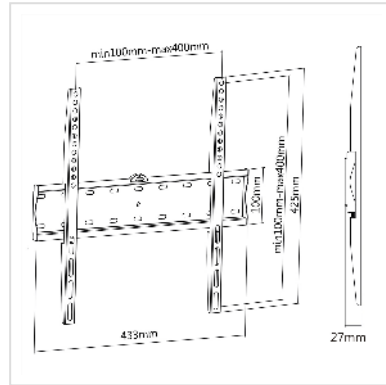

VALUE TV wall mount, 27mm wall distance, 40kg load capacity

Product No.	17.99.1213
Manufacturer	VALUE
Manufacturer No.	17.99.1213
EAN (single piece)	7630049616226

Stable and fixed TV wall mount with just 27mm wall distance - the load capacity is up to 40kg and the mount supports maximum VESA 400x400.

- For screens from 32" to 55" (max. VESA 400x400)
- Load capacity up to 40kg
- Fixed suspension
- Very small wall distance of 27mm
- Securing against unintentional loosening of the mounting hooks
- Integrated spirit level

Technical specifications

Manufacturer	VALUE
Product group	LCD-Monitor arms
Product type	TV Wall Mount
Colour	black
Load capacity	40 kg
Fixing	Wall mount
Inclinable	no
Rotatable	no
Wall distance	2.7 cm

Number of monitors	1
Max. Screen diagonal (cm)	139 cm
Max. Screen diagonal (inch)	55 inch
Min. Screen diagonal (cm)	81 cm
Min. Screen diagonal (inch)	32 inch
VESA 200 x 200 mm	yes
VESA 300 x 300 mm	yes
VESA 400 x 200 mm	yes
VESA 400 x 300 mm	yes
VESA 400 x 400 mm	yes
Material group	metal
Weight	1147.6 g
Height of packaging (single piece)	60 mm
Width of packaging (single piece)	80 mm
Depth of packaging (single piece)	470 mm
Package weight (single piece)	1.2 kg