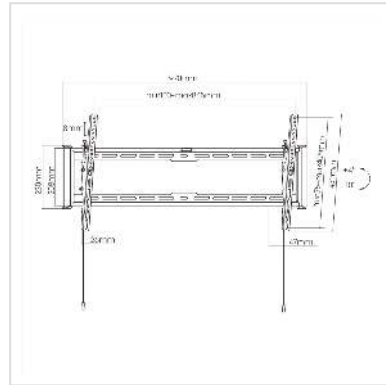

# VALUE TV Wall Mount, 47mm Wall Distance, < 75kg, Tilttable, VESA 800x400, <228,6cm (90"), tilttable

<b>Product No.</b>	17.99.1223
<b>Manufacturer</b>	VALUE
<b>Manufacturer No.</b>	17.99.1223
<b>EAN (single piece)</b>	7630049627734

**Stable and tilttable TV wall mount with just 47mm wall distance - the load capacity is up to 75kg and the mount supports maximum VESA 800x400.**

- For screens from 43 inch to 90 inch (max. VESA 800x400)
- VESA Compatible:  
200x200,300x200,300x300,400x200,400x300,400x400,600x400,800x400
- Load capacity up to 75kg
- Tilttable suspension
- Tilt range: +4° - -10°
- Very small wall distance of 47mm
- Securing against unintentional loosening of the mounting hooks
- Integrated spirit level

## Technical specifications

Manufacturer	VALUE
Product group	LCD-Monitor arms
Product type	TV Wall Mount
Colour	black
Load capacity	75 kg
Fixing	Wall mount
Inclinable	yes

Rotatable	no
Wall distance	47 mm
Number of monitors	1
Max. Screen diagonal (cm)	228.6 cm
Max. Screen diagonal (inch)	90 inch
Min. Screen diagonal (cm)	109 cm
Min. Screen diagonal (inch)	43 inch
VESA 200 x 200 mm	yes
VESA 300 x 200 mm	yes
VESA 300 x 300 mm	yes
VESA 400 x 200 mm	yes
VESA 400 x 300 mm	yes
VESA 400 x 400 mm	yes
VESA 600 x 400 mm	yes
VESA 800 x 400 mm	yes
Material group	metal
Technical particularity	tiltable
Height	430 mm
Width	970 mm
Depth	47 mm
Weight	2900 g
Height of packaging (single piece)	60 mm
Width of packaging (single piece)	270 mm
Depth of packaging (single piece)	1020 mm

Package weight (single piece) 3.2 kg