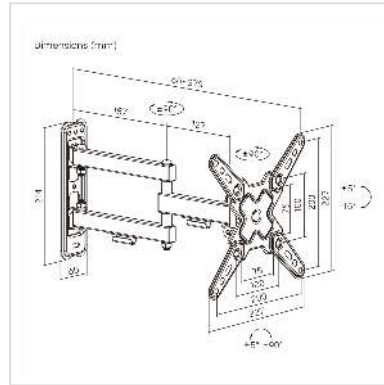

VALUE TV Monitor Arm, Wall Mount, < 109cm, < 20kg, 3 joints

Product No.	17.99.1235
Manufacturer	VALUE
Manufacturer No.	17.99.1235
EAN (single piece)	7630049634633

For wall mounting TV screens with VESA adapter.

- Quick and simple installation
- Meets VESA 75x75, 100x100, 100x200, 200x100 and 200x200
- Detachable VESA Plate
- Wall mount fixing
- Material: Steel
- Colour: Black

Fits screen sizes: 33 - 109 cm (13"-43")

Load capacity: up to 20 kg

Max. arm length: 37 cm

Tilt range: +5° ~ -15°

Swivel Range: +90° ~ -90°

Screen Rotation: +5° ~ -90°

Technical specifications

Manufacturer	VALUE
Product group	LCD-Monitor arms
Product type	Monitor Arms, wall mount

Colour	black
Maximum weight capacity	20 kg
Quantity of pivots	3
Maximal arm length	37 cm
Inclinable	yes
Rotatable	yes
Wall distance	6.6 cm
Number of monitors	1
Max. Screen diagonal (cm)	109 cm
Max. Screen diagonal (inch)	43 inch
Min. Screen diagonal (cm)	33 cm
Min. Screen diagonal (inch)	13 inch
VESA 75 x 75 mm	yes
VESA 100 x 100 mm	yes
VESA 200 x 100 mm	yes
VESA 200 x 200 mm	yes
Material group	metal
Height	227 mm
Width	227 mm
Depth	370 mm
Weight	1300 g
Height of packaging (single piece)	80 mm
Width of packaging (single piece)	230 mm
Depth of packaging (single piece)	230 mm