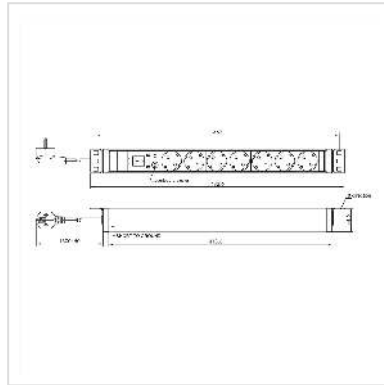

VALUE 19" PDU for Cabinets, 7x, 4000W, CEE 7/7 German Type, 1.8 m

Product No.	19.99.1633
Manufacturer	VALUE
Manufacturer No.	19.99.1633
EAN (single piece)	7630049627000

19" PDU with 7x German Type sockets and supply cable (1.8m) with German Type plug, 1U, for installation in 19" cabinets, incl. installation angle.

- 19" socket strip (1 U) for installation in 19" cabinets, incl. mounting brackets
- With overload protection
- 7 German Type sockets (CEE 7/3)
- Arrangement of sockets: 45°.
- Anodised aluminium profile
- Cable type: 1.8m H05VV-F 3G 1.5mm², black
- Maximum load/power: 16A 4000W
- Colour: ALU / black RAL 9005
- Width: 440mm

Technical specifications

Manufacturer	VALUE
Product group	Power Bars
Product type	19" power strip
Colour	black
Length	1.8 m
Function	19" PDU for Cabinets
Mounting form	19" Rackmount

Max. voltage	250V AC
ON/OFF Switch	yes
Number of socket pots	7
Quantity of outputs/angles	7 / 45°
Output alignment	Line
Socket type	3P. German, CEE 7/3, Type-F
Material (casing)	Aluminium
Colour (Design profile)	RAL 9005 black
Connection cable	H05VV-F 3G 1,5mm ²
Connector plug	CEE 7/7 German Type
Plug type	3P. German, CEE 7/7, Type-E/F
Regional use	Germany, Austria, Netherlands
Mains connection	Protective contact plug, Type-E/F
Height	45 mm
Width	482.6 mm
Depth	45 mm
Weight	800 g
Height of packaging (single piece)	60 mm
Width of packaging (single piece)	100 mm
Depth of packaging (single piece)	500 mm
Package weight (single piece)	0.87 kg