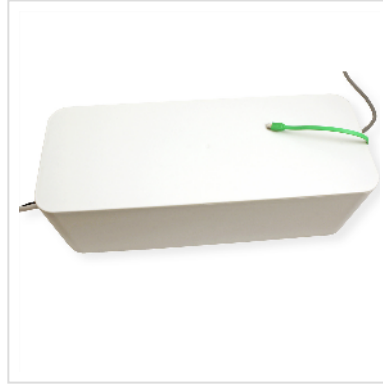

# VALUE Cable Box, large, white

<b>Product No.</b>	19.99.3237
<b>Manufacturer</b>	VALUE
<b>Manufacturer No.</b>	19.99.3237
<b>EAN (single piece)</b>	7611990145362

- Suitable next to desktops, TV / multimedia systems, etc.
- For an organized desktop/office
- To hide tangled cables / power sockets
- Opening for cable exit on both sides
- Dustproof
- Easy to store
- White plastic box
- Dimensions: 407 x 157 x 133.5 mm

## Technical specifications

Manufacturer	VALUE
Product group	Office furniture
Product type	Cable management
Colour	white
Height	133.5 mm
Width	157 mm
Depth	407 mm
Weight	601.3 g
Height of packaging (single piece)	140 mm

Width of packaging (single piece)	430 mm
--------------------------------------	--------

Depth of packaging (single piece)	140 mm
--------------------------------------	--------

Package weight (single piece)	0.62 kg
----------------------------------	---------