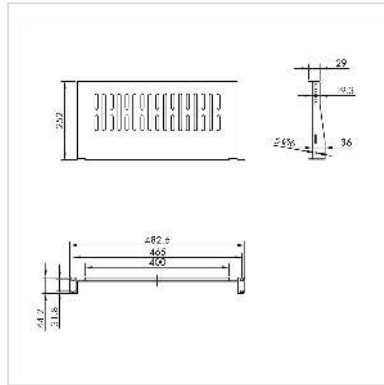

VALUE 19"-Fixed Shelf, 485 x 250mm, max. 10 kg, 1U, black

Product No.	26.99.0401
Manufacturer	VALUE
Manufacturer No.	26.99.0401
EAN (single piece)	7630049627079

Mounting rack for installation in 19-inch cabinets and wall-mounted enclosures

- 19" fixed shelf with maximum load capacity of 10 kg
- Suitable for cabinets and wall-mounted enclosures from 500 mm depth

Technical specifications

Manufacturer	VALUE
Product group	19"-/10"-Equipment rack
Product type	19"-tool carriers
Colour	black
Extractable	no
19" shelves required for mounting	1
Footprint (WxD)	440 x 250 mm
Max. load capacity	10 kg
Required mounting height	1U
Height	44 mm
Width	485 mm

Depth	250 mm
Weight	1050 g
Height of packaging (single piece)	80 mm
Width of packaging (single piece)	490 mm
Depth of packaging (single piece)	260 mm
Package weight (single piece)	1.2 kg