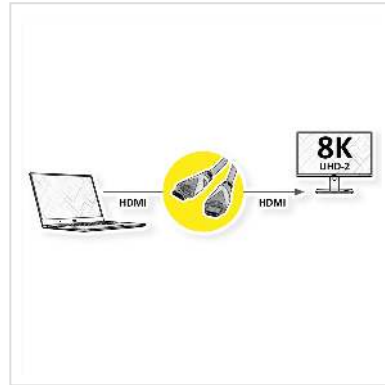

ROLINE GREEN ATC HDMI 8K (7680 x 4320) Ultra HD Cable + Ethernet, M/M, black, 2 m

Product No.	11.44.6011
Manufacturer	ROLINE GREEN
Manufacturer No.	11.44.6011
EAN (single piece)	7630049621732

High quality HDMI cable with HDMI connectors for optimal transmission of digital UHD signals at data rates up to 35.8 Gbit/s. For transfer of films in digital cinema quality with up to 8k at 60Hz.

- HDMI Ethernet Channel - Adds high-speed networking to an HDMI link, allowing users to take full advantage of their IP-enabled devices without a separate ethernet cable
- Audio Return Channel - Allows a HDMI-connected TV with a built-in tuner to send audio data "upstream" to a surround audio system, eliminating the need for a separate audio cable
- 3D - Defines input/output protocols for major 3D video formats
- 8k support - Enables video resolutions up to 4320p @60Hz far beyond 1080p, supporting next-generation displays
- Cable with HDMI male connector on both sides
- High quality cable with golden metal connector and shell for better shielding
- Gold plated contacts for higher durability

ATC cables (Authorized Test Centers cables) - only authorized HDMI adopters /suppliers who participate in this HDMI cable certification program can carry these certification labels on the cables. These HDMI ATC-tested High Speed HDMI Cables have a unique anti-counterfeiting authentication label on their products, and make sure cables are authentic and certified throughout the supply chain giving end users confidence when purchasing new HDMI cables for their 4K/UltraHD products.