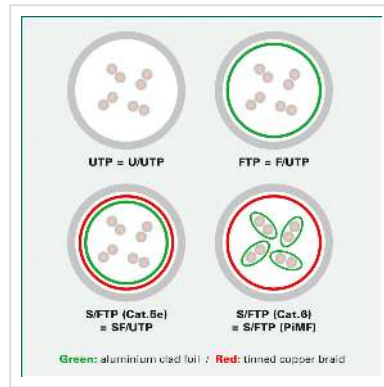

ROLINE GREEN U/FTP DataCenter Patch Cord Cat.6A (Class EA), LSOH, slim, black, 1 m

Product No. 21.44.3353
Manufacturer ROLINE GREEN
Manufacturer No. 21.44.3353
EAN (single piece) 7630049624672

Category 6a twisted-pair patch cable with shielded RJ-45 connectors on both sides. Particularly thin and flexible cable with individual pairs of wires in aluminium-laminated foil for use in confined spaces, such as in data centres.

- Durable thanks to moulded-on kink protection
- Suitable as patch cable in patch panels or as device connection cable and intended for use in the LAN
- Contact assignment: 1:1 according to EIA/TIA568, 8 cores
- Structure: 8 cores stranded wire, pairs shielded with alu-laminated foil

ROLINE GREEN products are marked only with a paper tag and build with halogen-free TPE material, without plastic bags and without plastic cable straps for use in eco-friendly environments.

Technical specifications

Manufacturer	ROLINE GREEN
Product group	Twisted Pair Cable
Product type	FTP Patch Cord

Colour	black
Length	1 m
Scope of delivery	Cable without plastic bag, only marked with a paper label
Shield type	FTP
Transfer quality	Cat6A / Class EA
Quantity of wires	8
Conductor type	Wire
Crossed	no
Slim cable	yes
Colour (Spout)	black
Cable LSOH	yes
Material (external cable mantle)	LSOH-TPE
Side 1 Connector Type	RJ-45
Side 1 Connector Gender	Male
Side 2 Connector Type	RJ-45
Side 2 Connector Gender	Male
Connector Type RJ45	Standard
Operating temperature min.	-10 °C
Operating temperature max.	60 °C
Weight	21 g
Height of packaging (single piece)	20 mm
Width of packaging (single piece)	50 mm
Depth of packaging (single piece)	50 mm