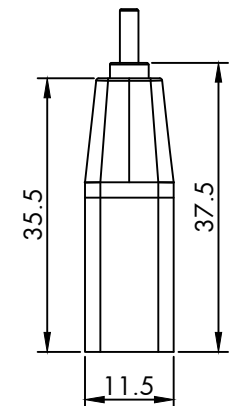

CONFIGURATION DETAILS OF
UNDIMENSIONED FEATURES
MAY VARY

REVISIONS			
REV	DESCRIPTION	DATE	APPROVED
A0	INITIAL RELEASE	2025/02/08	

LASER LOGO SZIE:18*5.88MM

NOTE:
 1. Open/short 100% test
 2. Support for DP Alt Mode
 3. Support: 4k@60Hz, 1080P@60Hz, 120Hz
 RoHS2.0(2011/65/EU) AND (2015/863/EU) WITH REACH COMPLIANT

NAME	Roline Type C To HDMI Adapter 4K60Hz		
Item no.	12.03.3229		
SECOMP	MAPE	TOLERANCE	
		X.	±1.00
		X.X	±0.50
	DRAW BY	SCALE	MM
		PAGE	1/1