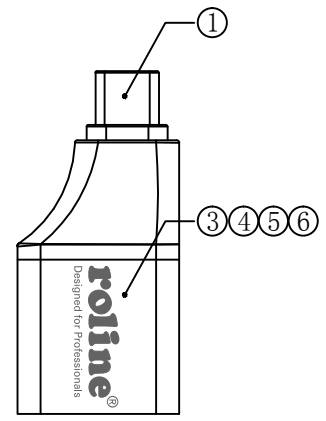

CONFIGURATION DETAILS OF
UNDIMENSIONED FEATURES
MAY VARY

REVISIONS			
REV	DESCRIPTION	DATE	APPROVED
A0	INITIAL RELEASE	2025/02/08	

LASER LOGO SZIE:18*5.88MM

NOTE:
 1. Open/short 100% test
 2. Support for DP Alt Mode
 3. Support: 4k@60Hz, 1080P@60Hz, 120Hz
 RoHS2.0(2011/65/EU) AND (2015/863/EU) WITH REACH COMPLIANT

NO.	PART NAME	DESCRIPTION	QUANTITY	REMARKS
⑦	DUST CAP	USB CM TRANSPARENT PE	1	
⑥	HOSING	ALUMINIUM ALLOY HOUSING, COLOUR:BLACK	1	
⑤	OUTER MOLD	BLACK PVC 45P	1	
④	INNER MOLD	LD-PE	1	
③	PCBA	CM- HDMI AF PCBA ,IC :CS5265	1	
②	HDMI AF	BLACK INSULATION,GOLD PLATED PIN,NICKEL PLATED SHELL	1	
①	USB CM	BLACK INSULATION,GOLD PLATED PIN,NICKEL PLATED SHELL	1	

NAME	Roline Type C To HDMI Adapter 4K60Hz		
Item no.	12.03.3229		
SECOMP	MAPE	TOLERANCE	
		X.	±1.00
		X.X	±0.50
	DRAW BY	SCALE	MM
		PAGE	1/1