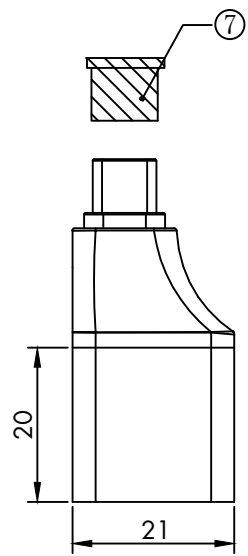

CONFIGURATION DETAILS OF
UNDIMENSIONED FEATURES
MAY VARY

REVISIONS			
REV	DESCRIPTION	DATE	APPROVED
A0	INITIAL RELEASE	2025/02/08	

LASER LOGO SZIE:18*5.88MM

NOTE:
1. Open/short 100% test
2. Support for DP Alt Mode
3. Support: 4k@60Hz, 1080P@60Hz, 120Hz
RoHS2.0(2011/65/EU) AND (2015/863/EU) WITH REACH COMPLIANT

NO.	PART NAME	DESCRIPTION	QUANTITY	REMARKS
⑦	DUST CAP	USB CM TRANSPARENT PE	1	
⑥	HOSING	ALUMINIUM ALLOY HOUSING, COLOUR:BLACK	1	
⑤	OUTER MOLD	BLACK PVC 45P	1	
④	INNER MOLD	LD-PE	1	
③	PCBA	CM- HDMI AF PCBA ,IC :CS5265	1	
②	HDMI AF	BLACK INSULATION,GOLD PLATED PIN,NICKEL PLATED SHELL	1	
①	USB CM	BLACK INSULATION,GOLD PLATED PIN,NICKEL PLATED SHELL	1	

NAME	Roline Type C To HDMI Adapter 4K60Hz		
Item no.	12.03.3229		
SECOMP	MAPE	TOLERANCE	
		X.	±1.00
		X.X	±0.50
	DRAW BY	SCALE	MM
		PAGE	1/1