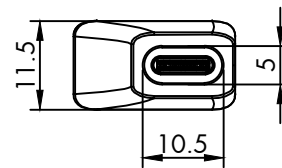

CONFIGURATION DETAILS OF
UNDIMENSIONED FEATURES
MAY VARY

REVISIONS			
REV	DESCRIPTION	DATE	APPROVED
A0	INITIAL RELEASE	2025/02/08	

LASER LOGO SZIE:18*5.88MM