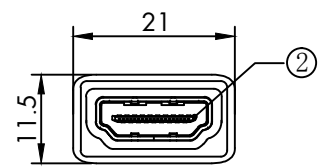

NOTE:
1. Open/short 100% test
2. Support for DP Alt Mode
3. Support: 4k@60Hz, 1080P@60Hz, 120Hz
RoHS2.0(2011/65/EU) AND (2015/863/EU) WITH REACH COMPLIANT

NO.	PART NAME	DESCRIPTION	QUANTITY	REMARKS
⑦	DUST CAP	USB CM TRANSPARENT PE	1	
⑥	HOSING	ALUMINIUM ALLOY HOUSING, COLOUR:BLACK	1	
⑤	OUTER MOLD	BLACK PVC 45P	1	
④	INNER MOLD	LD-PE	1	
③	PCBA	CM- HDMI AF PCBA ,IC :CS5265	1	
②	HDMI AF	BLACK INSULATION,GOLD PLATED PIN,NICKEL PLATED SHELL	1	
①	USB CM	BLACK INSULATION,GOLD PLATED PIN,NICKEL PLATED SHELL	1	

NAME	Roline Type C To HDMI Adapter 4K60Hz		
Item no.	12.03.3229		
SECOMP	MAPE	TOLERANCE	
		X.	±1.00
		X.X	±0.50
	DRAW BY	SCALE	MM
		PAGE	1/1