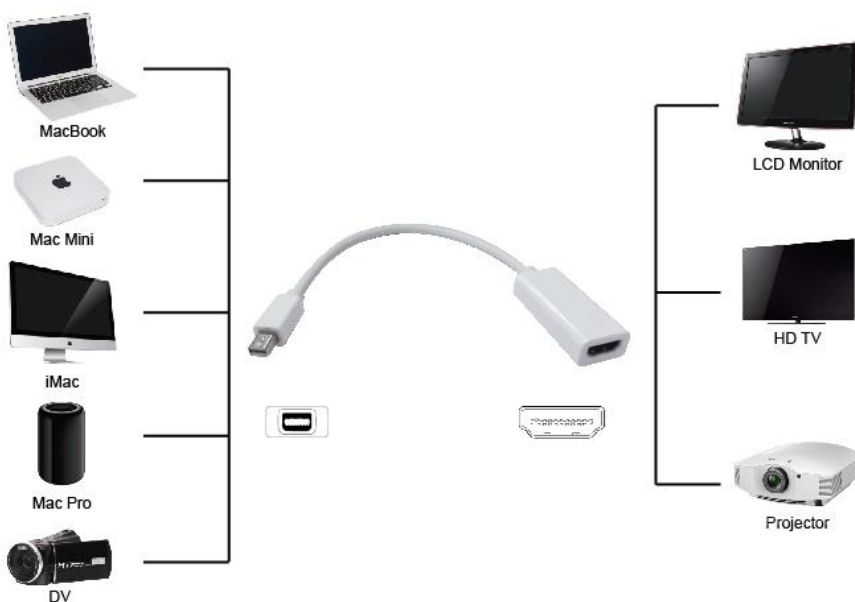

Item no.: S3206

STANDARD Cable Adapter, Mini DP M to HDMI F, v1.2, Black

Features:

- ✓ Input: Mini DisplayPort M (max. resolution 3840x2160) in nickel plated connector
- ✓ DP 1.2v
- ✓ Output: HDMI F (max. resolution 3840x2160), 30Hz
- ✓ Frequency : 50/60Hz (horizontal), 162Mhz (vertical)
- ✓ Bandwidth: 1.62Gbps/2.7 Gbps/channel
- ✓ No external power needed
- ✓ Cable length: 13.5cm
- ✓ Color: black
- ✓ Operating Temperature: 0°C to +55°C
- ✓ Operating Humidity: 10% to 85% RH(no condensation)
- ✓ Storage Temperature: 0°C to +70°C

Application:

Drawing: