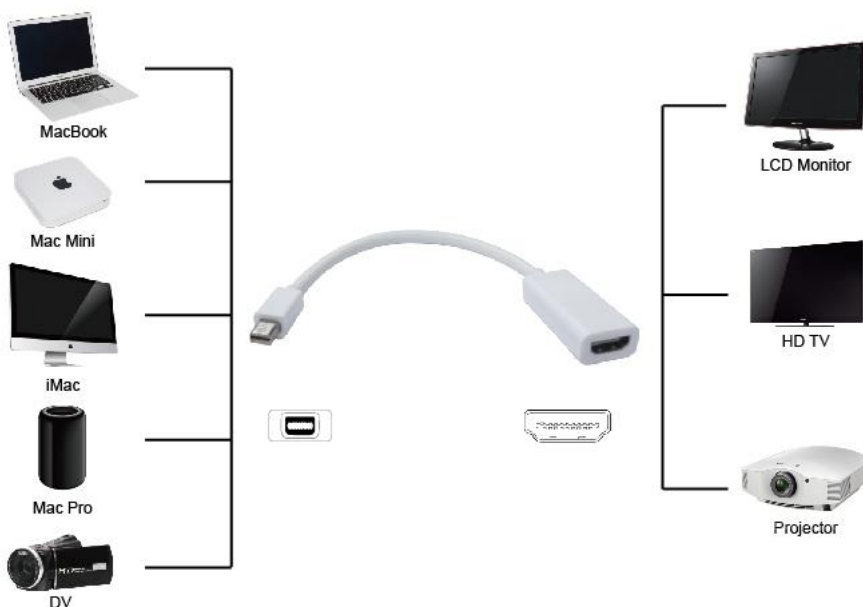

Item no.: S3207

STANDARD Cable Adapter, Mini DP M to HDMI F, Black

Features:

- ✓ Input: Mini DisplayPort M (max. resolution 1920x1200) in nickel plated connector
- ✓ Output: HDMI F (max. resolution 1920x1200)
- ✓ Frequency : 50/60Hz (horizontal), 162Mhz (vertical)
- ✓ Bandwidth: 225MHz/2.25 Gbps/channel
- ✓ No external power needed
- ✓ Cable length: 16cm
- ✓ Color: black
- ✓ Operating Temperature: 0°C to +55°C
- ✓ Operating Humidity: 10% to 85% RH(no condensation)
- ✓ Storage Temperature: 0°C to +70°C

Application:

Drawing: