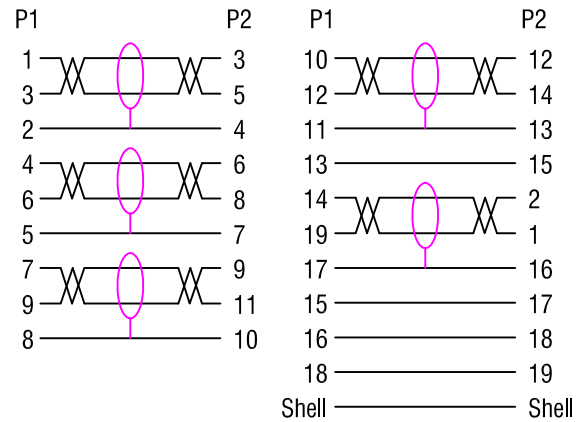

RoHS Compliant

- Electrical Test:
- 1.100% TEST OPEN SHORT MIS-WIRE.
 - 2.CONTACT RESISTANCE:3Ω MAX.
 - 3.INSULATION RESISTANCE:5MΩ MIN.
 - 4.HI-POT:300V DC/10MS.
 - 5.Real Test Passed 1920*1080P 60Hz.
 - 6.Real Test Not Twinkling,Double Vision and Decolor.

NUMBER	PRODUCT SPECIFICATIONS	Quantity	Unit
D	85A TPE BLACK		G
C	HDMI DM (Black insulator,Shell Nickel Plated,PIN Gold Plated)	1	PCS
B	HDMI AM (Black insulator,Shell Nickel Plated,PIN Gold Plated)	1	PCS
A	UL21445 (34AWG*1P+EAM)*5+34AWG*4C+AEB,OD:5.0MM,BLACK TPE JACKET	1	PCS

ROLINE GREEN HDMI High Speed Cable+Ethernet, A - D, M/M, 2m		SECOMP
Item	11.44.5581	
Draw	<i>Kobe</i> Date: 2021.07.20	
Approval		
Duty	F16	
Sample NO.		Drawings of 1 (1) Proportion: 1:1 Unit(mm)