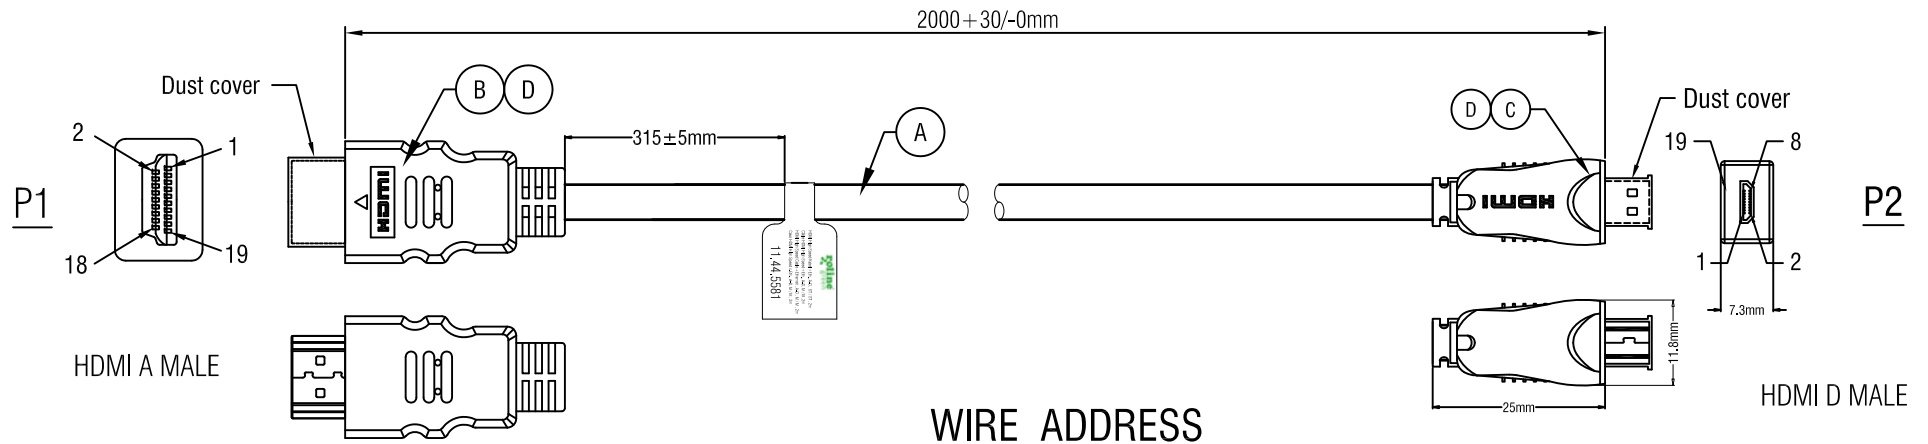

RoHS Compliant

- Electrical Test:
- 1.100% TEST OPEN SHORT MIS-WIRE.
 - 2.CONTACT RESISTANCE:3Ω MAX.
 - 3.INSULATION RESISTANCE:5MΩ MIN.
 - 4.HI-POT:300V DC/10MS.
 - 5.Real Test Passed 1920*1080P 60Hz.
 - 6.Real Test Not Twinkling,Double Vision and Decolor.

NUMBER	PRODUCT SPECIFICATIONS	Quantity	Unit
D	85A TPE BLACK		G
C	HDMI DM (Black insulator,Shell Nickel Plated,PIN Gold Plated)	1	PCS
B	HDMI AM (Black insulator,Shell Nickel Plated,PIN Gold Plated)	1	PCS
A	UL21445 (34AWG*1P+EAM)*5+34AWG*4C+AEB,OD:5.0MM,BLACK TPE JACKET	1	PCS

ROLINE GREEN HDMI High Speed Cable+Ethernet, A - D, M/M, 2m		SECOMP
Item	11.44.5581	
Draw	<i>Kobe</i> Date: 2021.07.20	
Approval		
Duty	F16	
Sample NO.		Drawings of 1 (1) Proportion: 1:1 Unit(mm)