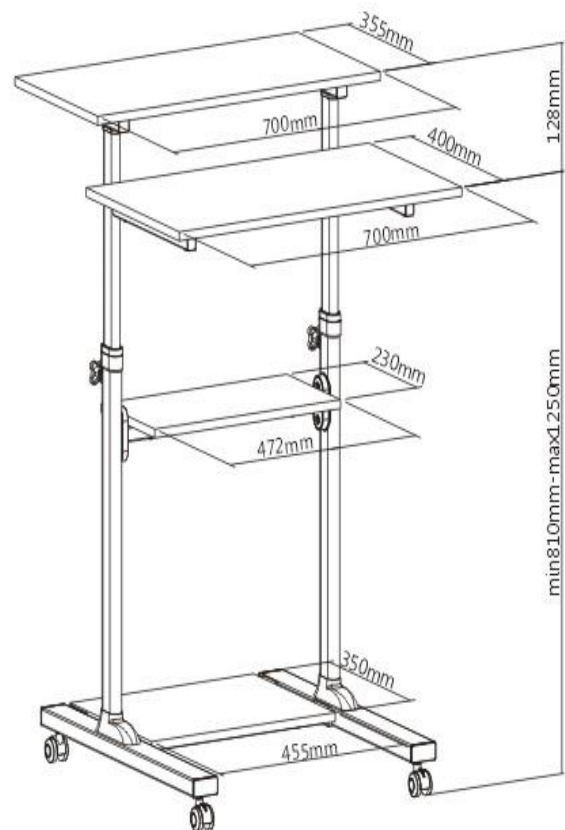

Datenblatt - Fiche technique - Data sheet

17.02.1547

ROLINE PC-Steht-Arbeitsplatz, schwarz / grau

ROLINE Poste de travail pour station debout, noir/gris

ROLINE PC Standing Workstation, black / gray

Item no.: 17.02.1547

ROLINE Computer Workstation, adjustable height, black

Features:

- Compact Height-adjustable Computer Table
- Easy height adjustments for sitting or standing use
- Rotary knobs provide additional security after adjusting to a desired height
- 4x 1.5" casters offer maximum mobility (2 lockable)
- Desk Height Range: 938-1378 mm
- Loading: max. 60 kg
- Material: E1 Board/Plastic/Steel

Compact Height-adjustable Mobile Cart

Makes it easy to create your own movable workstation.

Manual Lifting Height Adjustment

allows easy transition from sitting to standing and promotes the most ergonomic, comfortable working posture.

Dimension: 700 x 705 x 938-1378mm

Rotary Knob Lock ensures secure positioning of different height settings.

E1 Grade Particle Board Panel features heavy-duty and moisture resistant.

Four-tier Design optimizes efficiency of vertical space for ample accommodation.