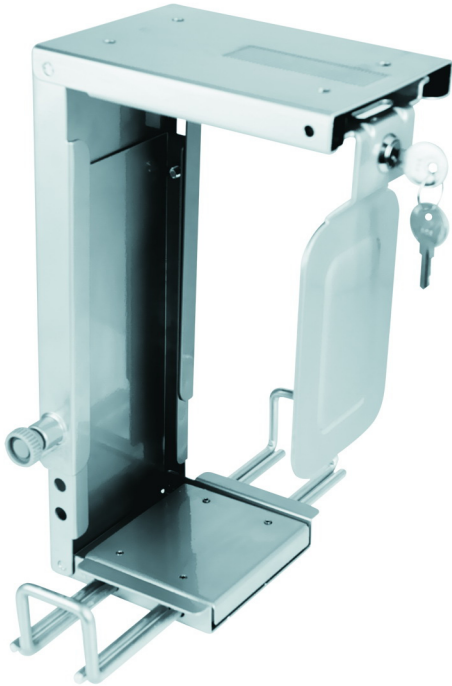

Datenblatt - Fiche technique - Data sheet

17.03.1145

ROLINE Mini-PC-Halter, abschliessbar, silber

ROLINE Support pour Mini PC, verrouillable, argent

ROLINE Mini PC Holder, lockable, silver

Item no.: 17.03.1145
ROLINE Locking CPU Holder, silver color

Features:

- Steel construction offers sturdy support
- Keeps CPU off the floor for space saving
- Key lock (2 keys) prevents removal or theft
- Easy access to cable connections
- Max. Load: 10kgs
- Height adjustable from 200 ~ 358 mm
- Width adjustable from 50 ~ 100 mm
- Color: silver