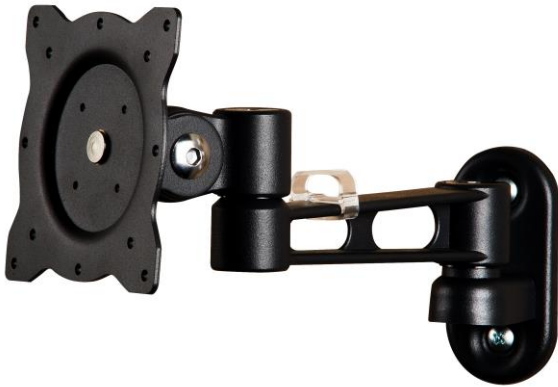

Datenblatt - Fiche technique - Data sheet

**17.03.1197**

ROLINE LCD-Wandhalterung, 4 Gelenke, schwarz

ROLINE Bras LCD inclinable, 4 pivots, montage mural, noir

ROLINE LCD Monitor Arm, Wall Mount, 4 Joints, black

Item no.: 17.03.1197

## ROLINE LCD Monitor Arm, Wall Mount, 4 Joints, black

### Features:

- Mounts your screen to the wall and monitor can be tilted, swivelled & rotated
- Meets with VESA 75x75mm or 100x100mm
- Weight Capacity: max. 10kg
- Mounts your LCD monitor onto the wall with a 25.6cm long arm
- Material: aluminum