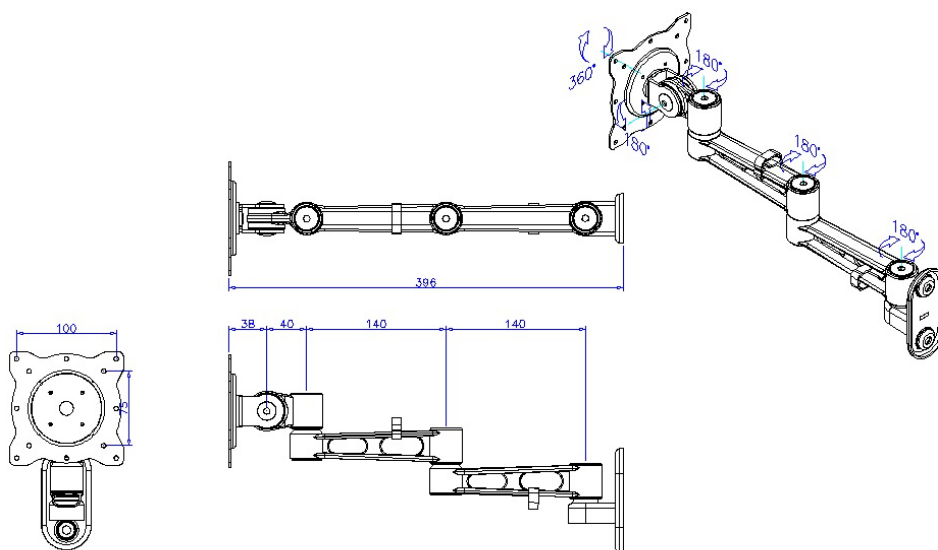

Datenblatt - Fiche technique - Data sheet

**17.03.1197**

ROLINE LCD-Wandhalterung, 4 Gelenke, schwarz

ROLINE Bras LCD inclinable, 4 pivots, montage mural, noir

ROLINE LCD Monitor Arm, Wall Mount, 4 Joints, black

## ROLINE LCD Monitor Arm, Wall Mount, 4 Joints, black

### Features:

- Mounts your screen to the wall and monitor can be tilted, swivelled & rotated
- Meets with VESA 75x75mm or 100x100mm
- Weight Capacity: max. 10kg
- Mounts your LCD monitor onto the wall with a 25.6cm long arm
- Material: aluminum

### Drawing:

unit : mm