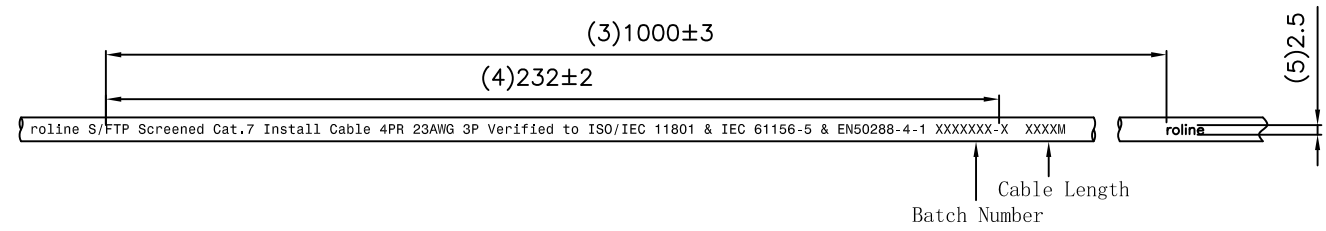

1 2 3 4 5 6

A

SCALE 8/1

A

B

SCALE 1/2

B

C

SCALE 1/1

roline S/FTP Screened Cat.7 Install Cable 4PR 23AWG 3P Verified to ISO/IEC 11801 & IEC 61156-5 & EN50288-4-1 XXXXXX-X XXXXM

C

D

Specifications :

- Wiring : T568B
- Copper conductor : 23AWG
- XXXXXXX-X : Batch number
- XXXXM : Cable length
- Cable printing : blue printing
- Jacket material : PVC
- Printing meter number on the end of each test. 0001, 0002, 0003.....9999
- With ROHS and REACH compliant.
- CPR CLASS Eca
- Operating temperature : -20. C ~ +70. C

D

Bending radius(4x cable OD)	NVP	Item NO	Description	Color
30mm	80.0%	• 21.15.0003	ROLINE S/FTP (PIMF) Cable Cat.7, Solid Wire, 300m	Grey
30mm	80.0%	• 21.15.0001	ROLINE S/FTP (PIMF) Cable Cat.7, Solid Wire, 100m	Grey

GENERAL TOLERANCE OF DIMENSIONS x.xxx ±0.005 x.xx ±0.05 x.x ±0.1	DRAWING	18.FEB.2022	SP	SECOMP
	CHECK	18.FEB.2022	CMD	
	APPROVAL	18.FEB.2022	YUAN	
		DATE	NAME	
SCALE	1/1 (A4)	UNIT	mm	
DRAWING NO.		Roline S/FTP 23AWG Solid C7 CABLE PVC(E01)		
DRAWING CLASSIFICATION		E	SHEET	1 OF 1