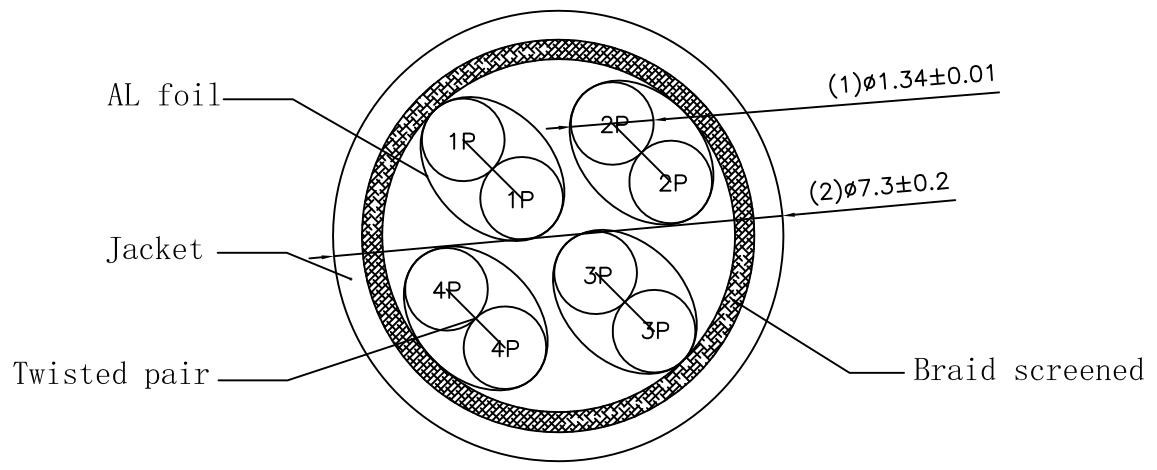

1 2 3 4 5 6

A

SCALE 8/1

A

B

SCALE 1/2

B

C

SCALE 1/1

roline S/FTP Screened Cat.7 Install Cable 4PR 23AWG 3P Verified to ISO/IEC 11801 & IEC 61156-5 & EN50288-4-1 XXXXXX-X XXXXM

C

D

Specifications :

- Wiring : T568B
- Copper conductor : 23AWG
- XXXXXXX-X : Batch number
- XXXXM : Cable length
- Cable printing : blue printing
- Jacket material : PVC
- Printing meter number on the end of each test. 0001, 0002, 0003.....9999
- With ROHS and REACH compliant.
- CPR CLASS Eca
- Operating temperature : -20. C ~ +70. C

D

Bending radius(4x cable OD)	NVP	Item NO	Description	Color
30mm	80.0%	• 21.15.0003	ROLINE S/FTP (PIMF) Cable Cat.7, Solid Wire, 300m	Grey
30mm	80.0%	• 21.15.0001	ROLINE S/FTP (PIMF) Cable Cat.7, Solid Wire, 100m	Grey