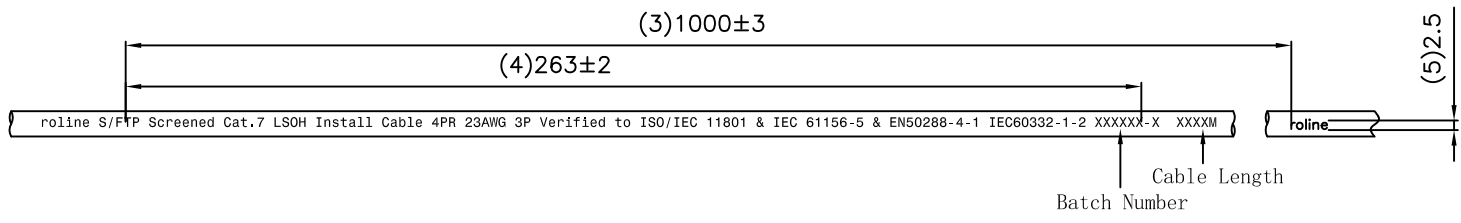

1 2 3 4 5 6

A

A

SCALE 8/1

B

B

SCALE 1/2

C

C

SCALE 1/1

roline S/FTP Screened Cat.7 LSOH Install Cable 4PR 23AWG 3P Verified to ISO/IEC 11801 & IEC 61156-5 & EN50288-4-1 IEC60332-1-2 XXXXXX-X XXXXM

Specifications :

1. Wiring : T568B
2. Copper conductor : 23AWG
3. XXXXXX-X : Batch number
4. XXXXM : Cable length
5. Cable printing : blue printing
6. Jacket material : LSOH
7. Printing meter number on the end of each test. 0001, 0002, 0003.....9999
8. With ROHS and REACH compliant.
9. CPR CLASS Eca
10. Operating temperature : -20. C ~ +70. C

Bending radius(4x cable OD)	NVP	Item NO	Description	Color
30mm	80.0%	• 21.15.0004	ROLINE S/FTP (PIMF) Cable Cat.7, Solid Wire, halogen-free, 300m	Grey
30mm	80.0%	• 21.15.0002	ROLINE S/FTP (PIMF) Cable Cat.7, Solid Wire, halogen-free, 100m	Grey