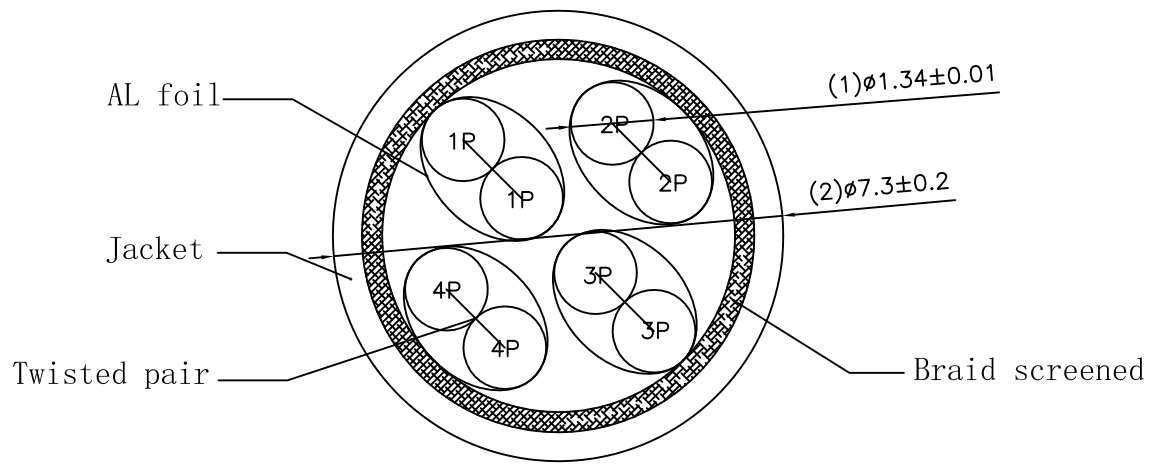

1 2 3 4 5 6

A

A

SCALE 8/1

B

B

SCALE 1/2

C

C

SCALE 1/1

roline S/FTP Screened Cat.7 LSOH Install Cable 4PR 23AWG 3P Verified to ISO/IEC 11801 & IEC 61156-5 & EN50288-4-1 IEC60332-1-2 XXXXXX-X XXXXM

Specifications :

1. Wiring : T568B
2. Copper conductor : 23AWG
3. XXXXXX-X : Batch number
4. XXXXM : Cable length
5. Cable printing : blue printing
6. Jacket material : LSOH
7. Printing meter number on the end of each test. 0001, 0002, 0003.....9999
8. With ROHS and REACH compliant.
9. CPR CLASS Eca
10. Operating temperature : -20. C ~ +70. C

Bending radius(4x cable OD)	NVP	Item NO	Description	Color
30mm	80.0%	• 21.15.0004	ROLINE S/FTP (PIMF) Cable Cat.7, Solid Wire, halogen-free, 300m	Grey
30mm	80.0%	• 21.15.0002	ROLINE S/FTP (PIMF) Cable Cat.7, Solid Wire, halogen-free, 100m	Grey