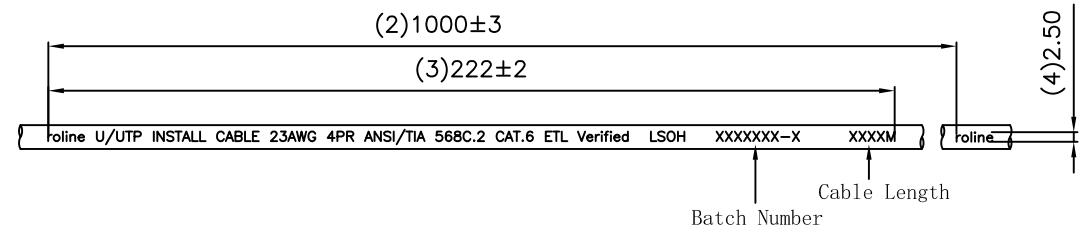

B

B

SCALE 1/2