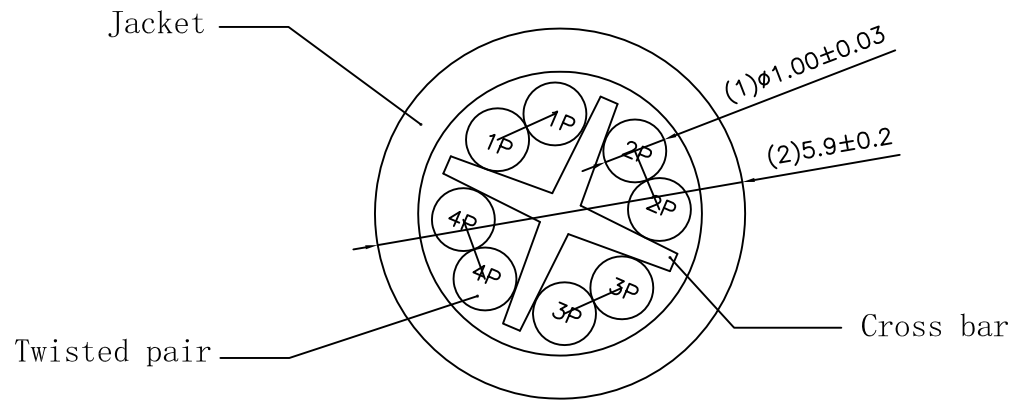

A

A

SCALE 8/1

B

B

SCALE 1/2

C

C

SCALE 1/1

roline U/UTP INSTALL CABLE 23AWG 4PR ANSI/TIA 568C.2 CAT.6 ETL Verified LSOH XXXXXXXX-X XXXXM

Specifications :

1. Wiring : T568B
2. Copper conductor : 23AWG
3. XXXXXXXX-X : Batch number
4. XXXXM : Cable length
5. Cable printing : blue printing
6. Jacket material : LSOH
7. Printing meter number on the end of each test. 0001, 0002, 0003.....9999
8. With ROHS and REACH compliant.
9. CPR CLASS Eca
10. Operating temperature : -20. C ~ +70. C

Bending radius(4x cable OD)	NVP	Item NO	Description	Color
24mm	69.5%	• 21.15.1789	ROLINE UTP Cable Cat.6, Solid Wire, AWG23, halogen-free, 300m	Grey

D

D

GENERAL TOLERANCE OF DIMENSIONS X.XXX ±0.005 X.XX ±0.05 X.X ±0.1	DRAWING	15.FEB.2022	SP	SECOMP
	CHECK	15.FEB.2022	CMD	
	APPROVAL	15.FEB.2022	YUAN	
	DATE		NAME	
SCALE	1/1 (A4)	UNIT	mm	
DRAWING NO.		Roline U/UTP 23AWG Solid C6 CABLE LSOH(E01)		
DRAWING CLASSIFICATION		E	SHEET	1 OF 1