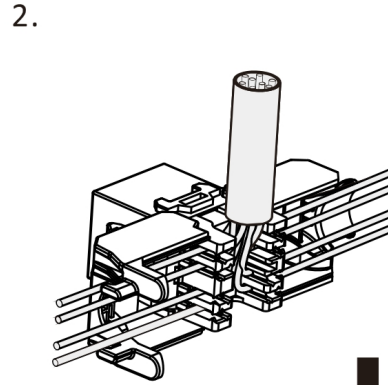

Legend

W White
G Green
O Orange
BL Blue
BR Brown

1	2	3	4	5	6	7	8
W-G	G	W-O	BL	W-BL	O	W-BR	BR

Designation T568A 8-Position
jack pin/pair assignments

1	2	3	4	5	6	7	8
W-O	O	W-G	BL	W-BL	G	W-BR	BR

Designation T568B 8-Position
jack pin/pair assignments

Toolless User Guide

1. Cap for Toolless

1.

User Manual for following item numbers:
26.11.0337 / 26.11.0352 / 26.11.0353
26.11.0358 / 26.11.0367 / 26.11.0375

Punch Down User Guide