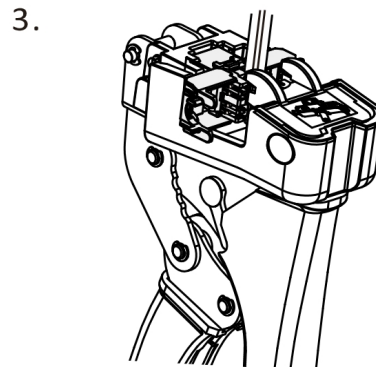

Legend

W White
G Green
O Orange
BL Blue
BR Brown

1	2	3	4	5	6	7	8
W-G	G	W-O	BL	W-BL	O	W-BR	BR

Designation T568A 8-Position
jack pin/pair assignments

1	2	3	4	5	6	7	8
W-O	O	W-G	BL	W-BL	G	W-BR	BR

Designation T568B 8-Position
jack pin/pair assignments

Toolless User Guide

1. Cap for Toolless

1.

User Manual for following item numbers:
26.11.0337 / 26.11.0352 / 26.11.0353
26.11.0358 / 26.11.0367 / 26.11.0375

Punch Down User Guide