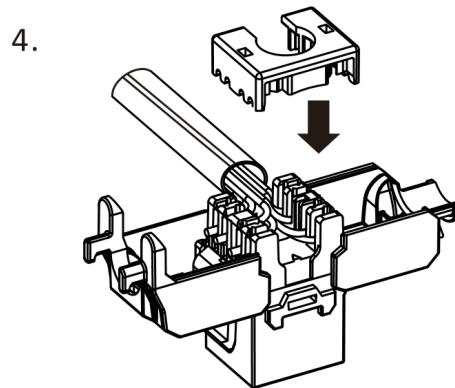

Legend

W White
G Green
O Orange
BL Blue
BR Brown

1	2	3	4	5	6	7	8
W-G	G	W-O	BL	W-BL	O	W-BR	BR

Designation T568A 8-Position
jack pin/pair assignments

1	2	3	4	5	6	7	8
W-O	O	W-G	BL	W-BL	G	W-BR	BR

Designation T568B 8-Position
jack pin/pair assignments

Toolless User Guide

1. Cap for Toolless

1.

User Manual for following item numbers:
26.11.0337 / 26.11.0352 / 26.11.0353
26.11.0358 / 26.11.0367 / 26.11.0375

Punch Down User Guide