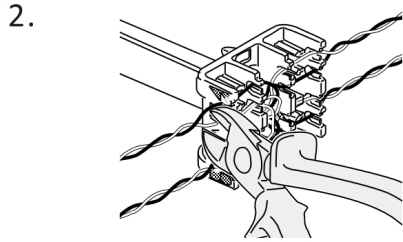

Legend

W White
G Green
O Orange
BL Blue
BR Brown

1	2	3	4	5	6	7	8
W-G	G	W-O	BL	W-BL	O	W-BR	BR

Designation T568A 8-Position
jack pin/pair assignments

1	2	3	4	5	6	7	8
W-O	O	W-G	BL	W-BL	G	W-BR	BR

Designation T568B 8-Position
jack pin/pair assignments

Toolless User Guide

1. Cap for Toolless

1.

User Manual for following item numbers:
26.11.0337 / 26.11.0352 / 26.11.0353
26.11.0358 / 26.11.0367 / 26.11.0375

Punch Down User Guide