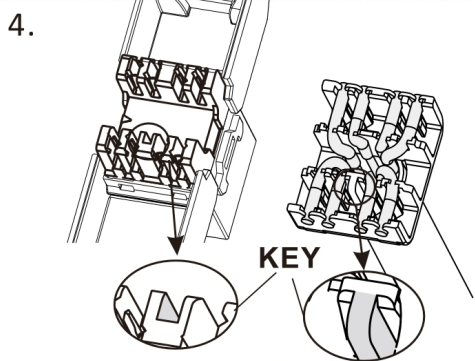

Legend

W White
G Green
O Orange
BL Blue
BR Brown

1	2	3	4	5	6	7	8
W-G	G	W-O	BL	W-BL	O	W-BR	BR

Designation T568A 8-Position
jack pin/pair assignments

1	2	3	4	5	6	7	8
W-O	O	W-G	BL	W-BL	G	W-BR	BR

Designation T568B 8-Position
jack pin/pair assignments

Toolless User Guide

1. Cap for Toolless

1.

User Manual for following item numbers:
26.11.0337 / 26.11.0352 / 26.11.0353
26.11.0358 / 26.11.0367 / 26.11.0375

Punch Down User Guide