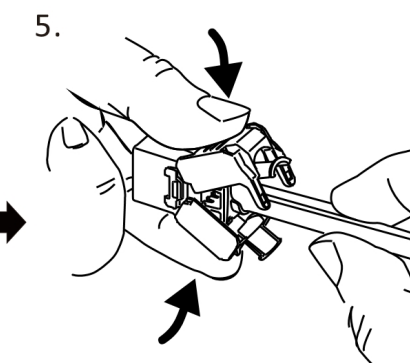

Legend

W White
G Green
O Orange
BL Blue
BR Brown

1	2	3	4	5	6	7	8
W-G	G	W-O	BL	W-BL	O	W-BR	BR

Designation T568A 8-Position
jack pin/pair assignments

1	2	3	4	5	6	7	8
W-O	O	W-G	BL	W-BL	G	W-BR	BR

Designation T568B 8-Position
jack pin/pair assignments

Toolless User Guide

1. Cap for Toolless

1.

User Manual for following item numbers:
26.11.0337 / 26.11.0352 / 26.11.0353
26.11.0358 / 26.11.0367 / 26.11.0375

Punch Down User Guide