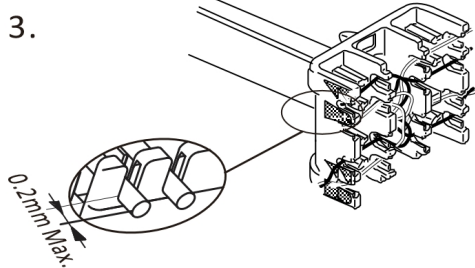

Legend

W White
G Green
O Orange
BL Blue
BR Brown

1	2	3	4	5	6	7	8
W-G	G	W-O	BL	W-BL	O	W-BR	BR

Designation T568A 8-Position
jack pin/pair assignments

1	2	3	4	5	6	7	8
W-O	O	W-G	BL	W-BL	G	W-BR	BR

Designation T568B 8-Position
jack pin/pair assignments

Toolless User Guide

1. Cap for Toolless

1.

User Manual for following item numbers:
26.11.0337 / 26.11.0352 / 26.11.0353
26.11.0358 / 26.11.0367 / 26.11.0375

Punch Down User Guide