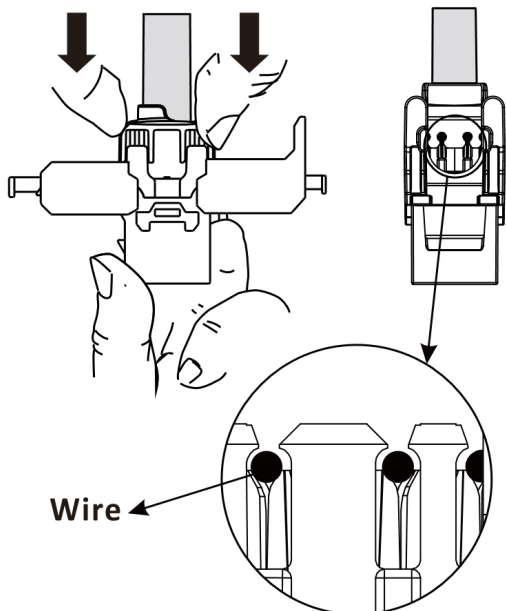

Legend

W White
G Green
O Orange
BL Blue
BR Brown

1	2	3	4	5	6	7	8
W-G	G	W-O	BL	W-BL	O	W-BR	BR

Designation T568A 8-Position
jack pin/pair assignments

1	2	3	4	5	6	7	8
W-O	O	W-G	BL	W-BL	G	W-BR	BR

Designation T568B 8-Position
jack pin/pair assignments

Toolless User Guide

1. Cap for Toolless

1.

User Manual for following item numbers:
26.11.0337 / 26.11.0352 / 26.11.0353
26.11.0358 / 26.11.0367 / 26.11.0375

Punch Down User Guide