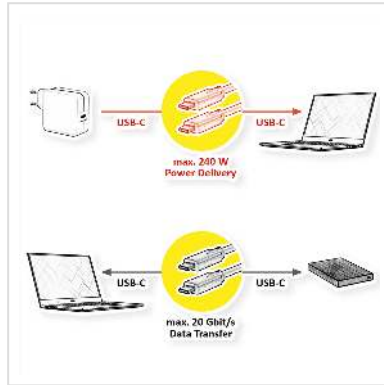

ROLINE Cable USB3.2 Gen2x2, C-C, M/M, 240W, with Emark, black, 1 m

Product No.	11.02.9076
Manufacturer	ROLINE
Manufacturer No.	11.02.9076
EAN (single piece)	7630049624870

roline
Designed for Professionals

- High quality USB 3.2 Gen 2x2 cable with improved shielding
- With the reversible Type C connectors at both ends
- Gold-plated contacts for low wear at high plugging cycles
- Suitable for data transfer rates of up to 20 Gbit/s
- Supports USB Power Delivery to 48V / 5A

Technical specifications

Manufacturer	ROLINE
Product group	Cable
Product type	USB 3.2 Cable
Colour	black
Length	1 m
Transfer quality	USB 3.2 Gen 2x2 SuperSpeed 20 Gbit/s
Connection ports	USB Type C (USB-C) Male / USB Type C (USB-C) Male
Side 1 Connector Type	USB Type C (USB-C)
Side 1 Connector Gender	Male
Side 2 Connector Type	USB Type C (USB-C)

Side 2 Connector Gender	Male
Maximum data transfer rate	20 Gbit/s
Area of application	External
Supported charging technology	USB-PD - USB Power Delivery
Power (max.)	240 W
Cable shielding	Screened
Hand locking screws	no
Weight	35.1 g
Height of packaging (single piece)	20 mm
Width of packaging (single piece)	100 mm
Depth of packaging (single piece)	100 mm
Package weight (single piece)	0.02 kg