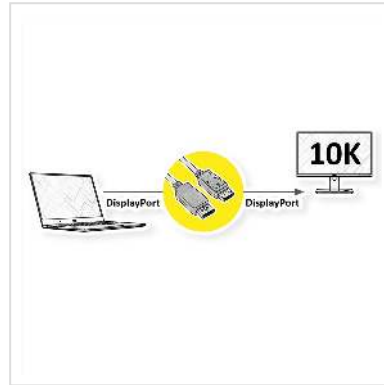

ROLINE DisplayPort Cable, v2.1, 10K@60Hz, 54Gbit/s, UHBR13.5, DP-DP, M/M, black, 2 m

Product No.	11.04.6022
Manufacturer	ROLINE
Manufacturer No.	11.04.6022
EAN (single piece)	7630049628793

10K

ROLINE DisplayPort Cable with DP connection on both sides for connecting an Ultrabook, Notebook/Laptop or PC to a monitor, TV or projector - for screen transmissions in excellent quality with resolutions of up to 10240x4320 @60Hz!

- DisplayPort is a universal connection standard for the transmission of picture and sound signals, widely known and appreciated in computer, industry and modern house wiring. Applications include mainly the connection of monitors or projectors to computers, notebooks/laptops, ultrabooks, NUCs and similar devices.
- The connector requires less space than VGA or DVI and is therefore more suitable for portable devices for two connectors on a graphics card (on one slot plate).
- DisplayPort v2.1 supports Display Stream Compression 1.2a (DSC), Forward Error Correction and the HDR10 standard.
- DP v2.1 can reach a maximum resolution of 10K (10240x4320) @60Hz or 4K (3840x2160) @120Hz
- The practical plug design prevents the cable from slipping out of the DisplayPort socket and guarantees a stable audio and video transmission.
- Compliant DP v2.1 (max. 10240 x 4320 @60Hz)